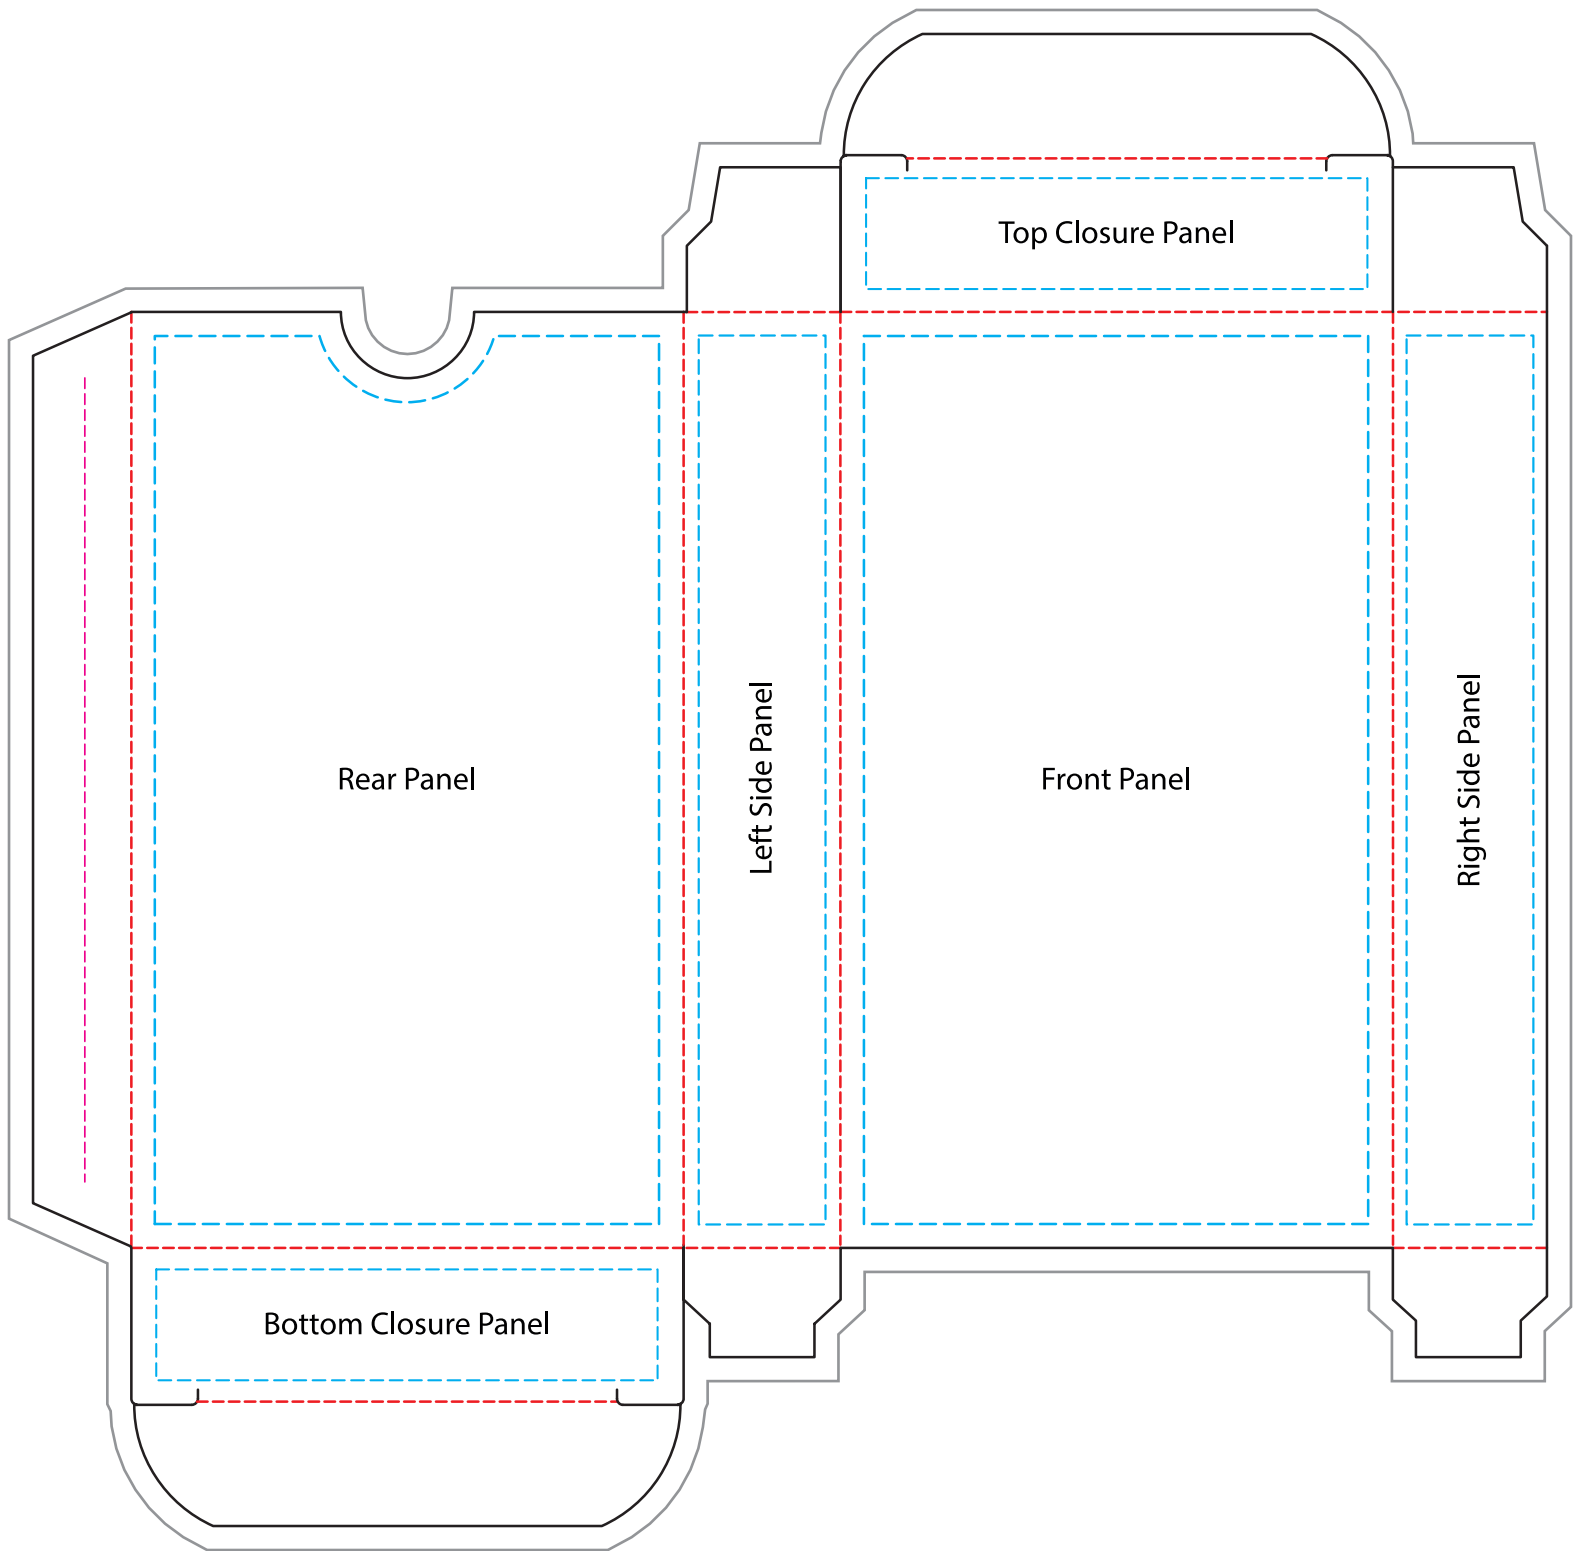

SHUFFLEDINK

tuckbox template [tarot 2.75" x 4.75" 54-56 cards]

SHUFFLEDINK

INSTRUCTIONS: PLACE YOUR ARTWORK ON THE ARTBOARD ABOVE, BEING SURE TO ACCOUNT FOR THE BLEED & MAKING SURE THAT YOUR IMPORTANT INFORMATION & LOGOS FALL WITHIN THE LIVE/SAFE AREA. PLEASE BE SURE THAT YOU HAVE CENTERED YOUR ARTWORK, OR THAT IT IS EXACTLY WHERE YOU WOULD LIKE IT ON THE TEMPLATE.

©2017 SHUFFLEDINK

KEY:

--- Safe Line

--- Glue Line

— Bleed Line