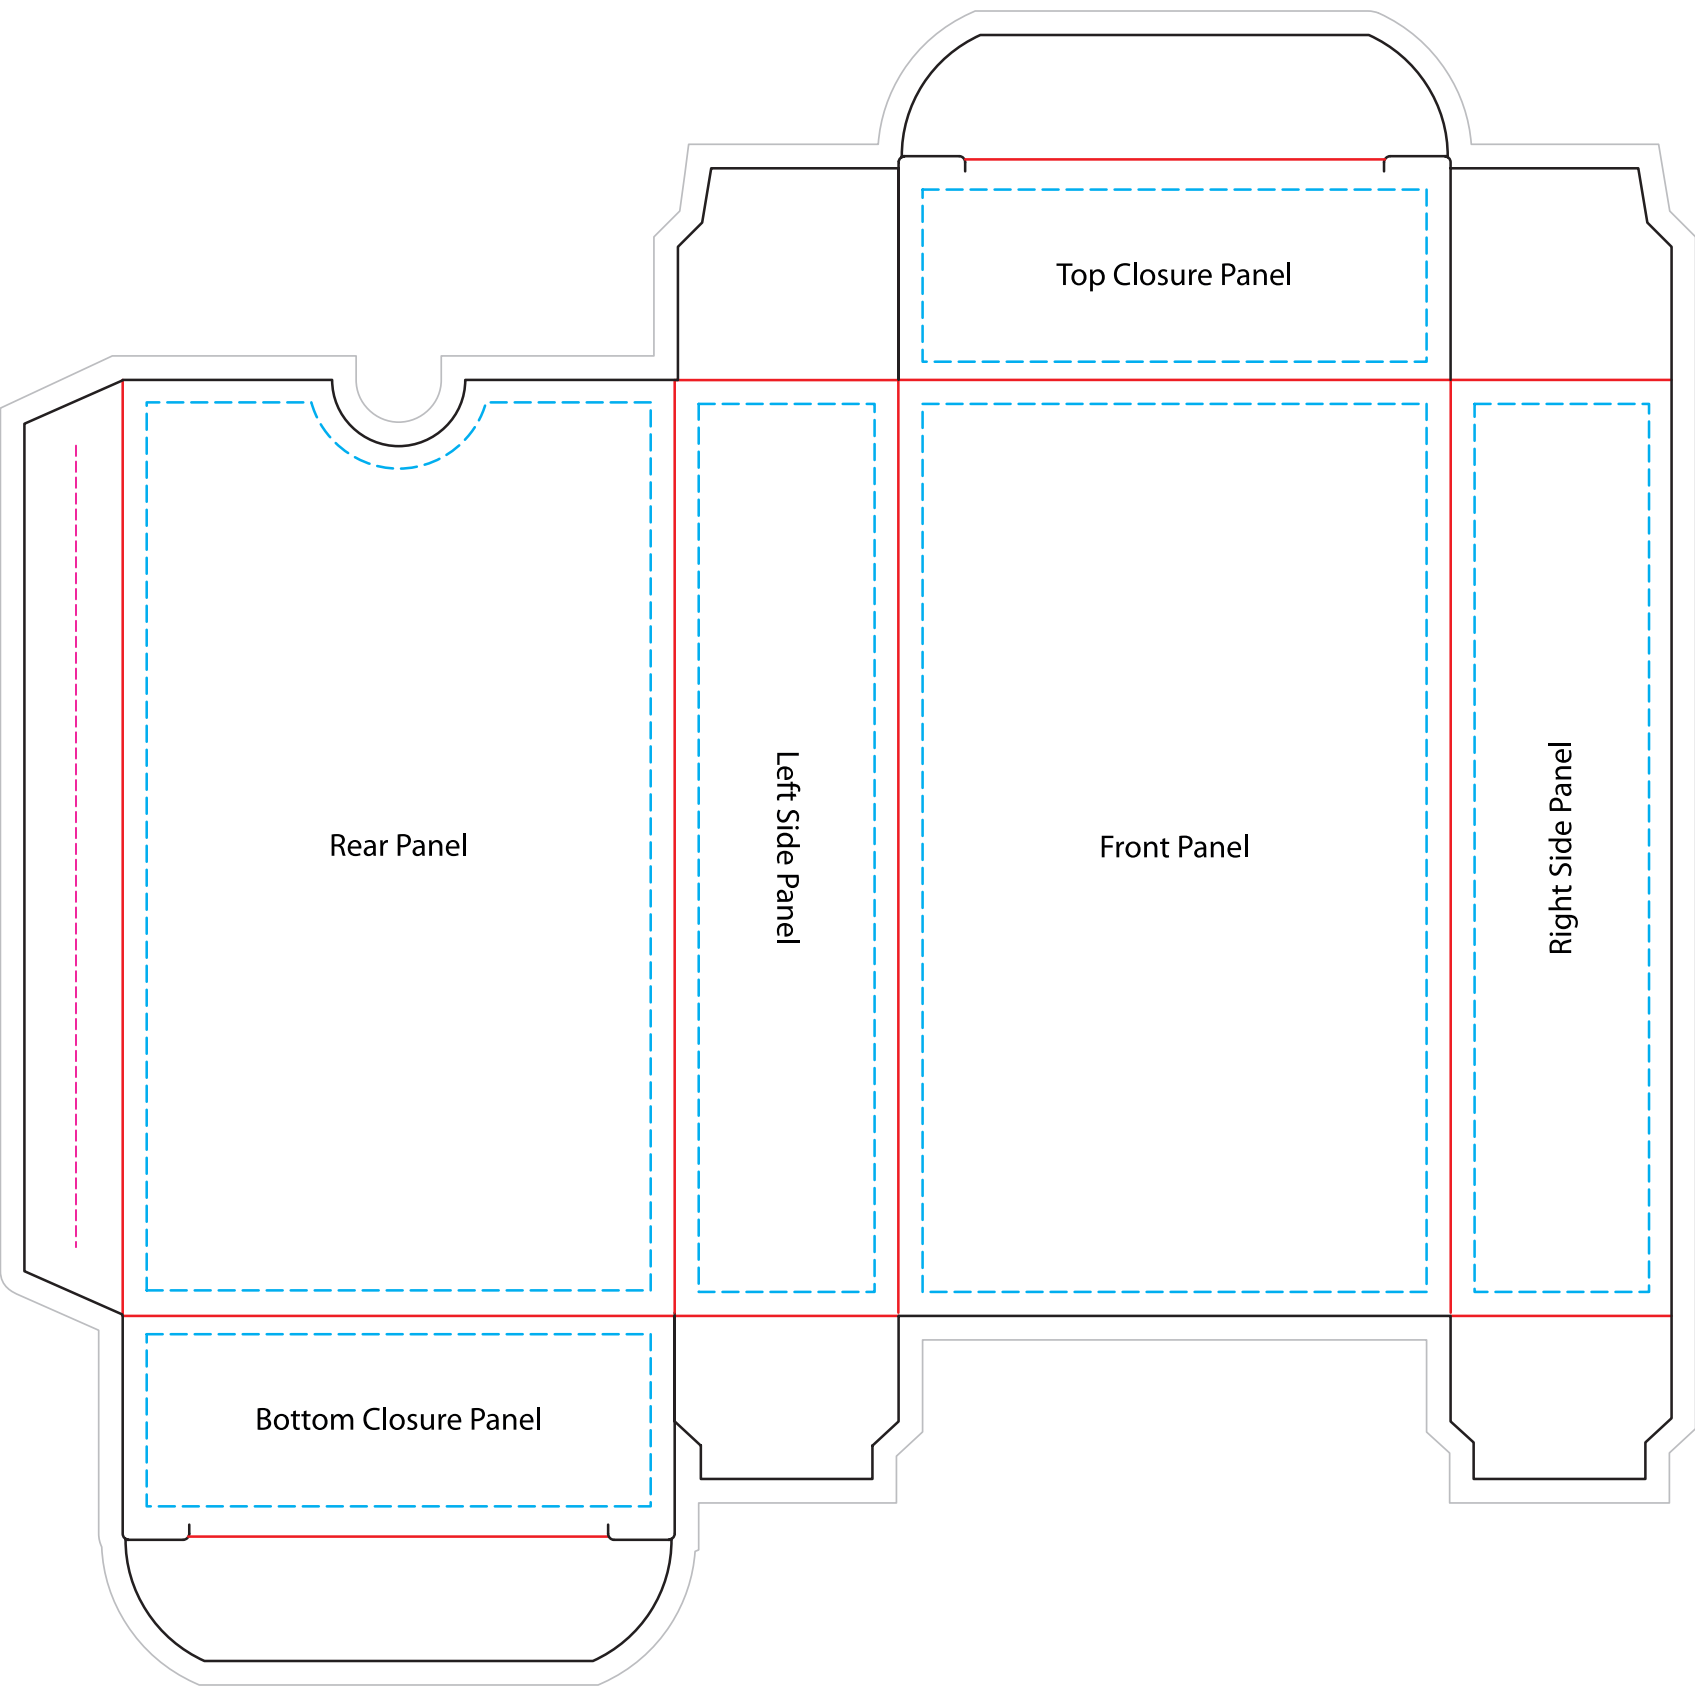

SHUFFLEDINK

tuckbox template [tarot 2.75" x 4.75" 78-80 cards]

Top Closure Panel

Rear Panel

Left Side Panel

Front Panel

Right Side Panel

Bottom Closure Panel

SHUFFLEDINK

INSTRUCTIONS: PLACE YOUR ARTWORK ON THE ARTBOARD ABOVE, BEING SURE TO ACCOUNT FOR THE BLEED & MAKING SURE THAT YOUR IMPORTANT INFORMATION & LOGOS FALL WITHIN THE LIVE/SAFE AREA. PLEASE BE SURE THAT YOU HAVE CENTERED YOUR ARTWORK, OR THAT IT IS EXACTLY WHERE YOU WOULD LIKE IT ON THE TEMPLATE.

©2017 SHUFFLEDINK

KEY:

— — — Safe Line

— — — Glue Line

————— Bleed Line