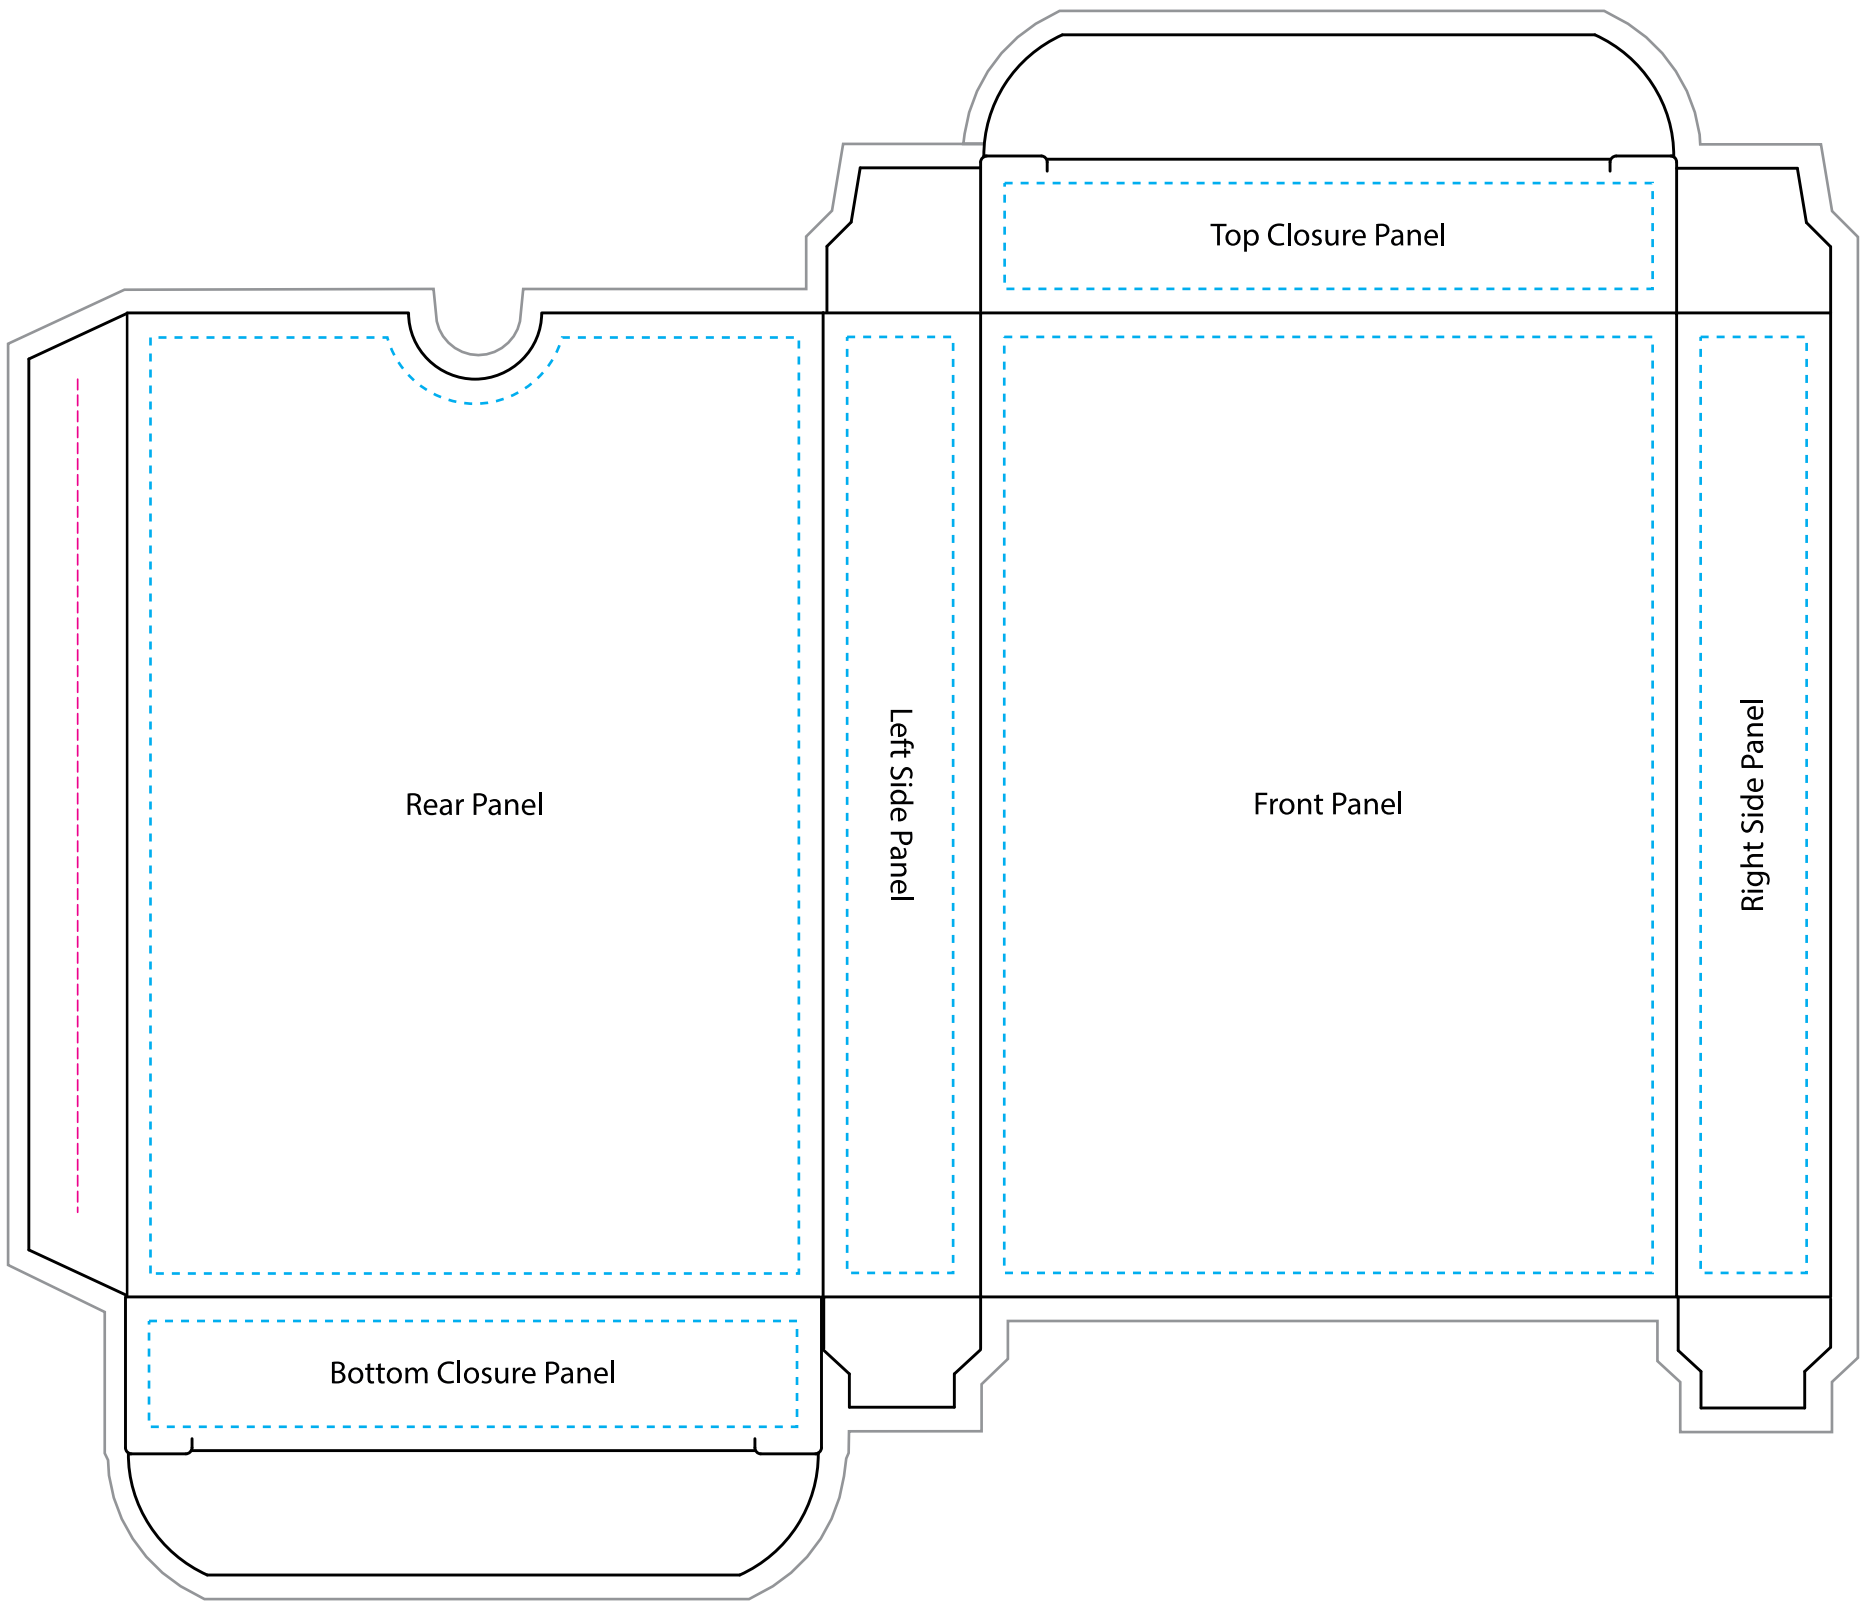

# SHUFFLEDINK

tuckbox template [ tarot 3.5" x 5" 54-56 cards ]

Top Closure Panel

Rear Panel

Left Side Panel

Front Panel

Right Side Panel

Bottom Closure Panel

**INSTRUCTIONS:** PLACE YOUR ARTWORK ON THE ARTBOARD ABOVE, BEING SURE TO ACCOUNT FOR THE BLEED & MAKING SURE THAT YOUR IMPORTANT INFORMATION & LOGOS FALL WITHIN THE LIVE/SAFE AREA. PLEASE BE SURE THAT YOU HAVE CENTERED YOUR ARTWORK, OR THAT IT IS EXACTLY WHERE YOU WOULD LIKE IT ON THE TEMPLATE.

©2017 SHUFFLEDINK

**KEY:**

-  Safe Line
-  Glue Line
-  Bleed Line