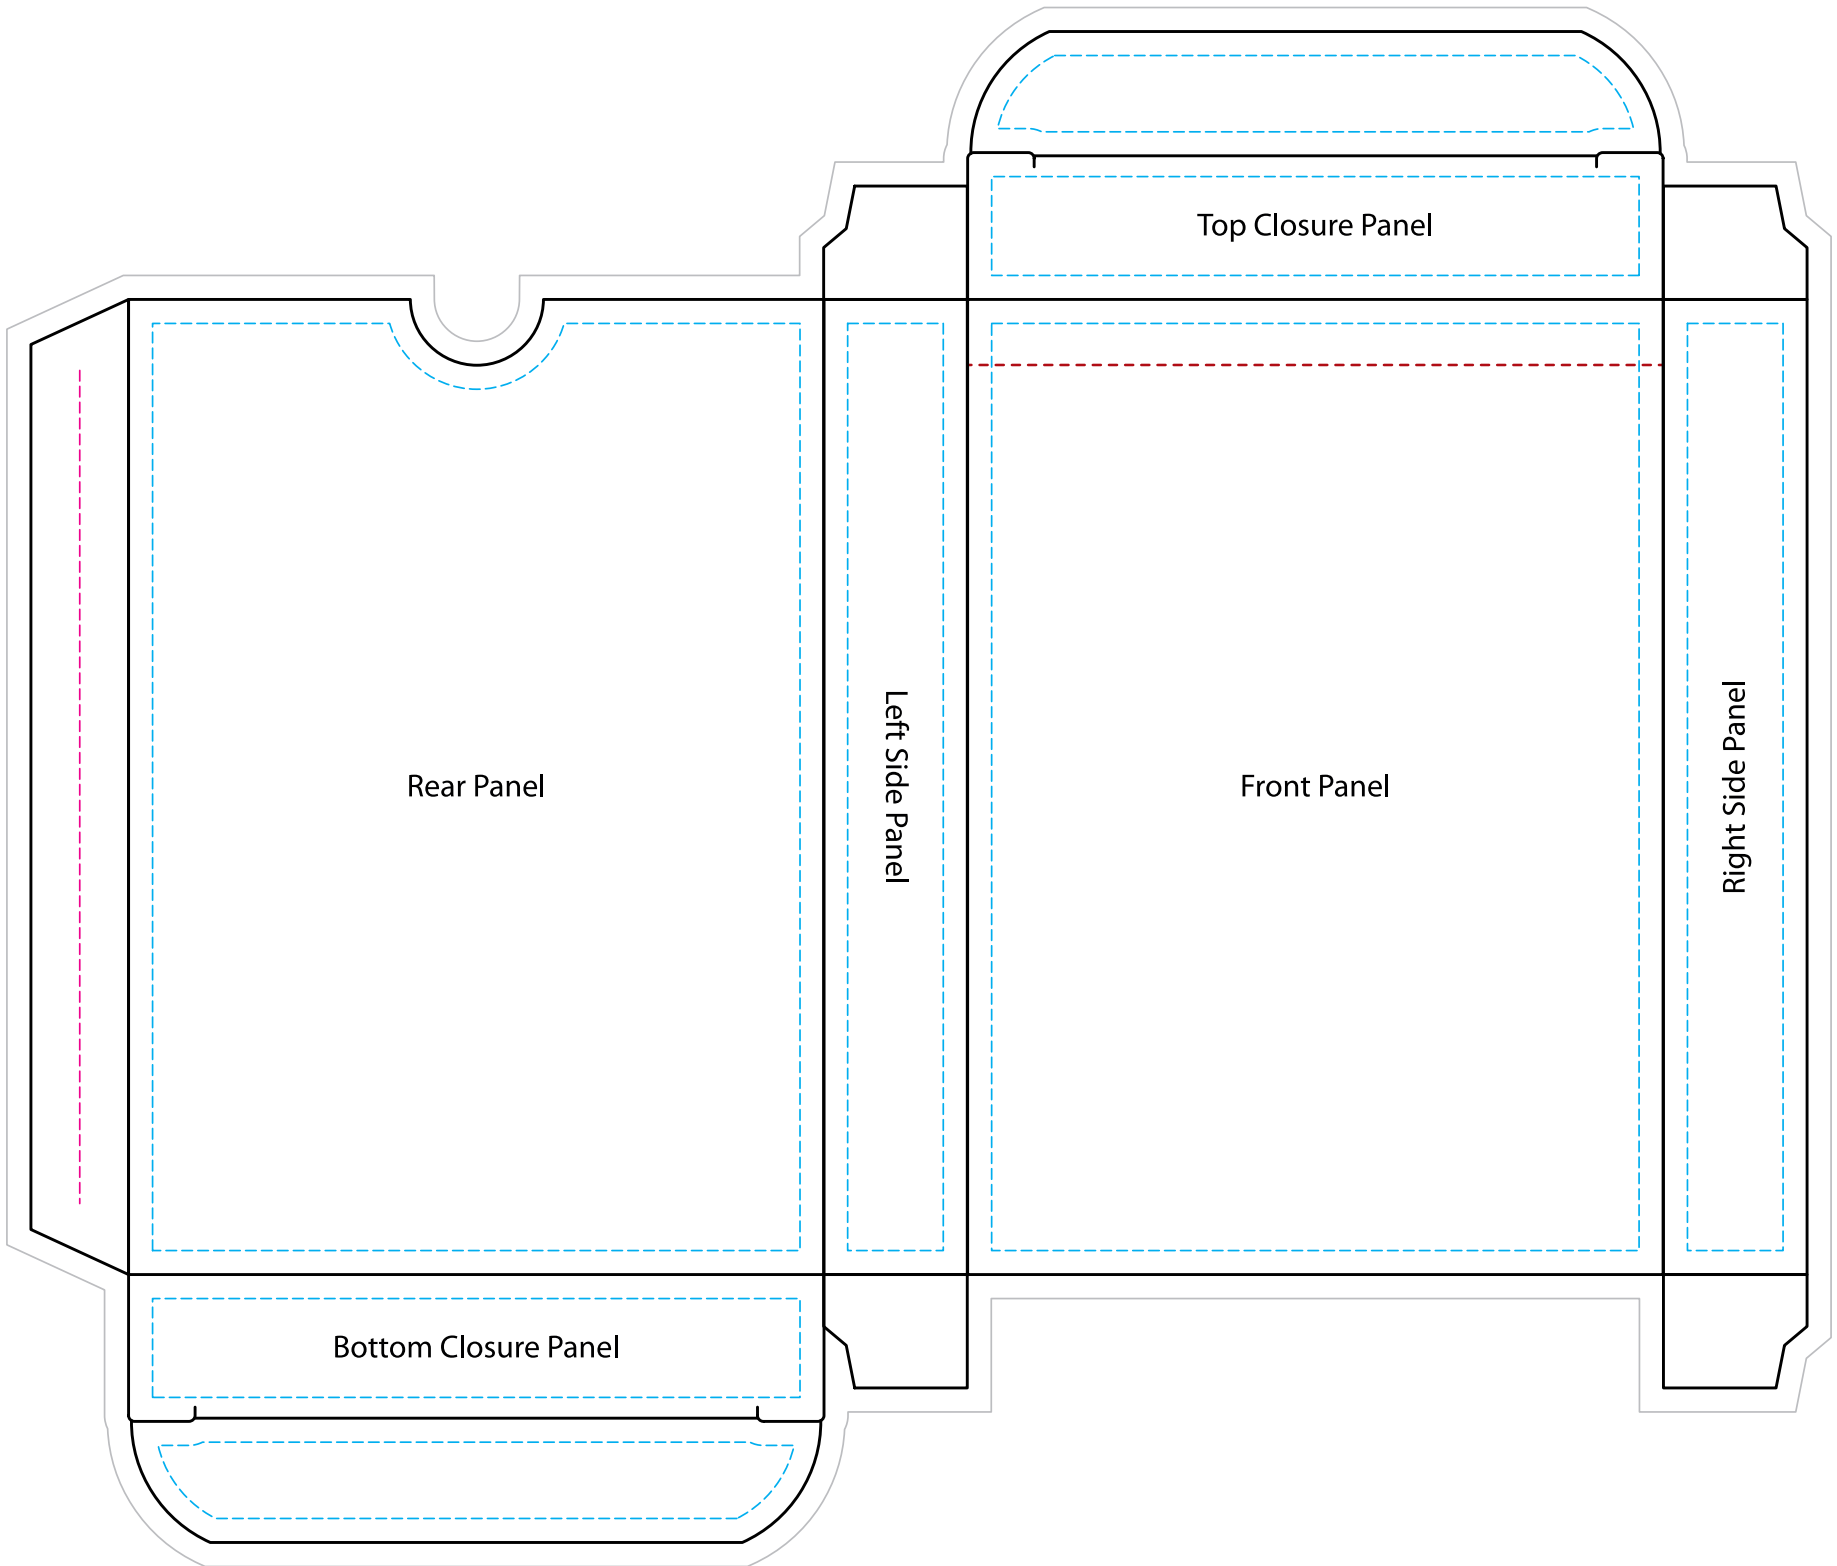

SHUFFLEDINK

tuckbox template [tarot 3.5" x 5" 54-56 cards (330gsm)]

Top Closure Panel

Rear Panel

Left Side Panel

Front Panel

Right Side Panel

Bottom Closure Panel

SHUFFLEDINK

INSTRUCTIONS: PLACE YOUR ARTWORK ON THE ARTBOARD ABOVE, BEING SURE TO ACCOUNT FOR THE BLEED & MAKING SURE THAT YOUR IMPORTANT INFORMATION & LOGOS FALL WITHIN THE LIVE/SAFE AREA. PLEASE BE SURE THAT YOU HAVE CENTERED YOUR ARTWORK, OR THAT IT IS EXACTLY WHERE YOU WOULD LIKE IT ON THE TEMPLATE.

©2019 SHUFFLEDINK

KEY:

— — — Safe Line

— — — Glue Line

————— Bleed Line