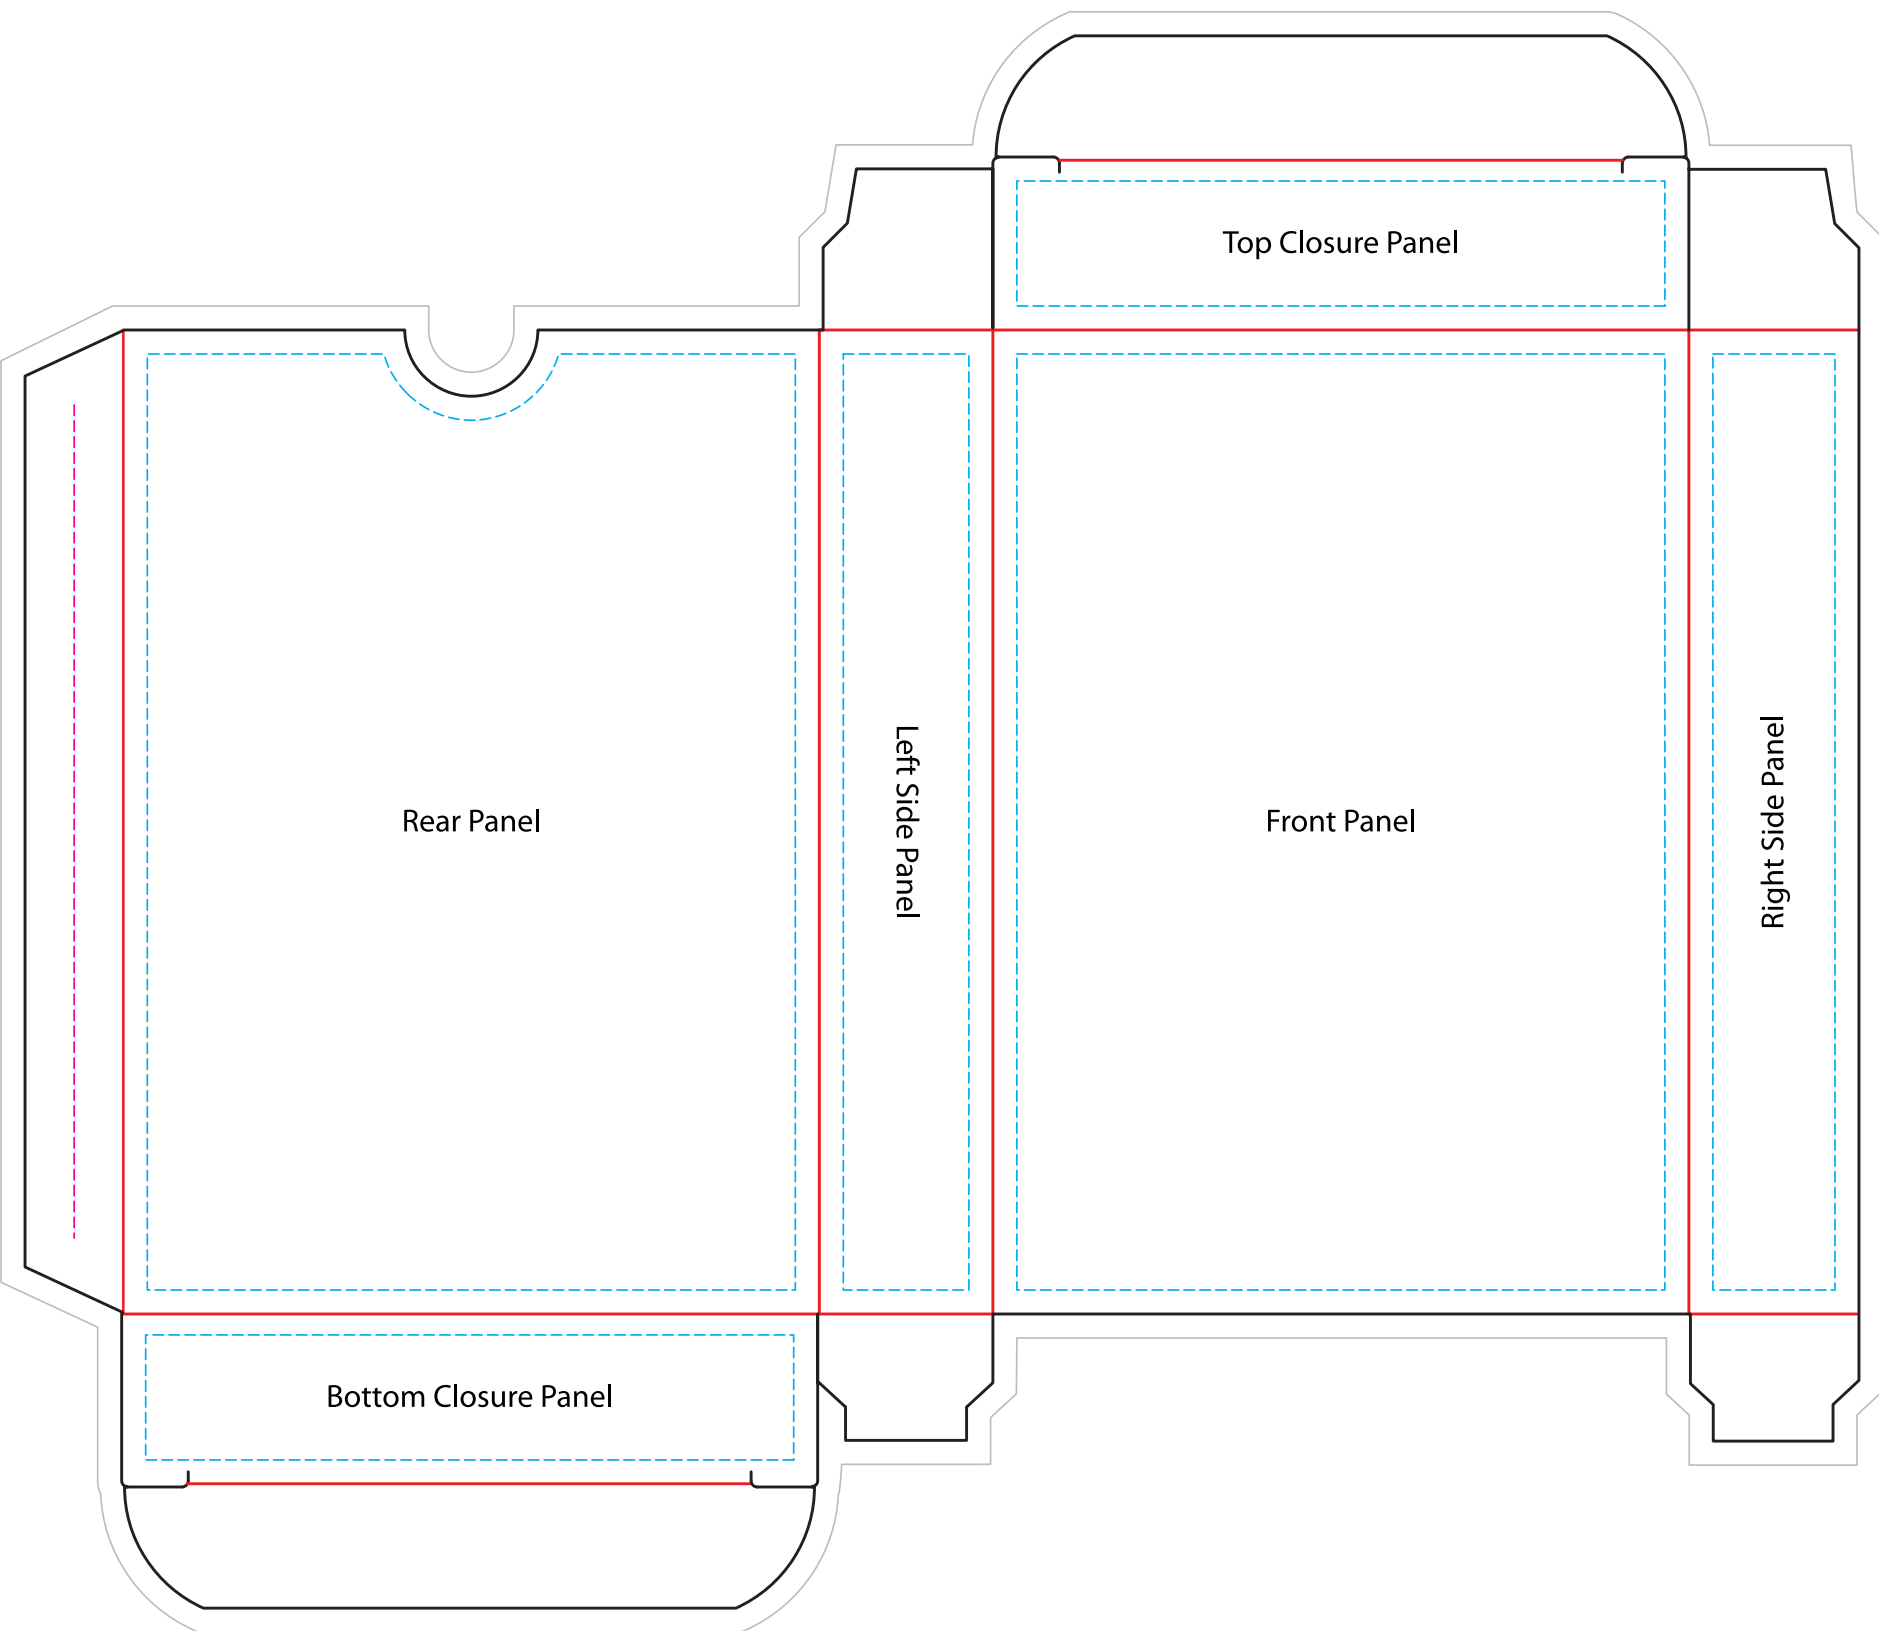

SHUFFLEDINK

tuckbox template [tarot 3.5" x 5" 54-56 cards]

INSTRUCTIONS: PLACE YOUR ARTWORK ON THE ARTBOARD ABOVE, BEING SURE TO ACCOUNT FOR THE BLEED & MAKING SURE THAT YOUR IMPORTANT INFORMATION & LOGOS FALL WITHIN THE LIVE/SAFE AREA. PLEASE BE SURE THAT YOU HAVE CENTERED YOUR ARTWORK, OR THAT IT IS EXACTLY WHERE YOU WOULD LIKE IT ON THE TEMPLATE.

©2018 SHUFFLEDINK

KEY:

- — — — Safe Line
- — — — Glue Line
- Bleed Line