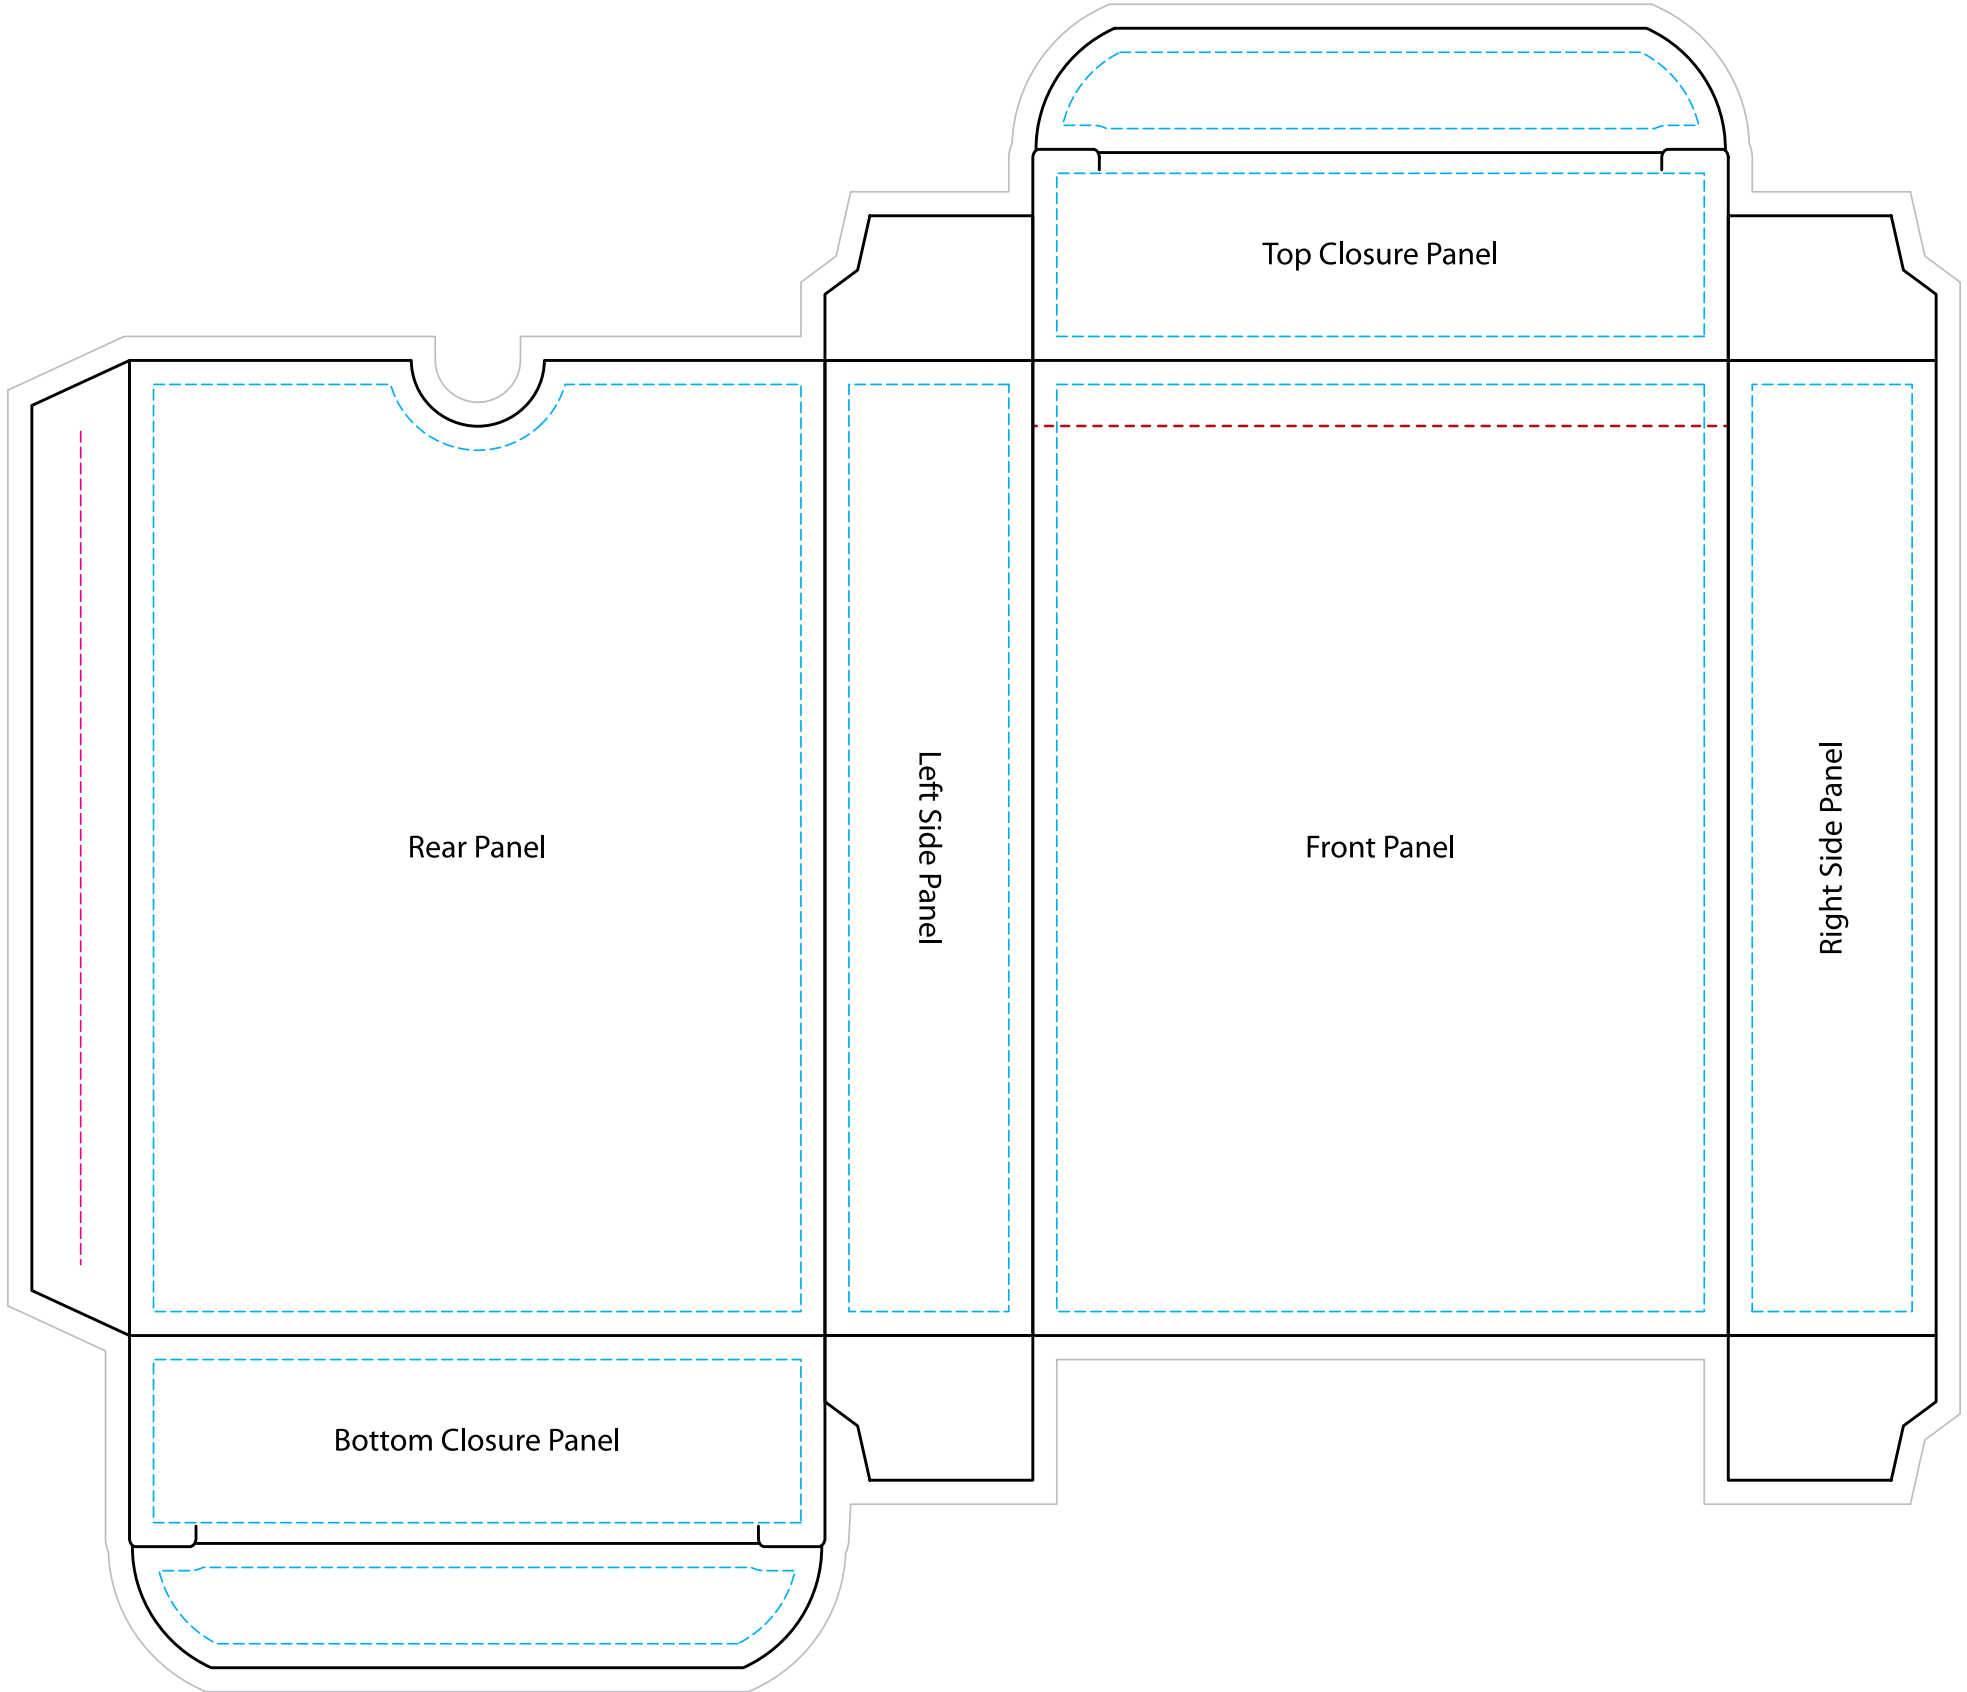

SHUFFLEDINK

tuckbox template [tarot 3.5" x 5" - 78 cards]

Top Closure Panel

Rear Panel

Left Side Panel

Front Panel

Right Side Panel

Bottom Closure Panel

INSTRUCTIONS: PLACE YOUR ARTWORK ON THE ARTBOARD ABOVE, BEING SURE TO ACCOUNT FOR THE BLEED & MAKING SURE THAT YOUR IMPORTANT INFORMATION & LOGOS FALL WITHIN THE LIVE/SAFE AREA. PLEASE BE SURE THAT YOU HAVE CENTERED YOUR ARTWORK, OR THAT IT IS EXACTLY WHERE YOU WOULD LIKE IT ON THE TEMPLATE.

©2019 SHUFFLEDINK

KEY:

 Safe Line

 Glue Line

 Bleed Line