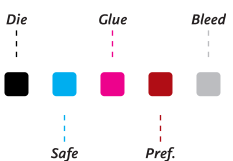

Guideline Key

INSTRUCTIONS: Place your artwork on the template above being sure to account for the bleed & making sure that all important information and/or logos fall within the live/safe area(s). Please be sure that you have centered your artwork within the safe area(s) properly or that it has been placed exactly where you would like it on the template. Please make sure that all flat images are at least 300dpi for printing purposes, otherwise those images may print blurry and/or pixelated.