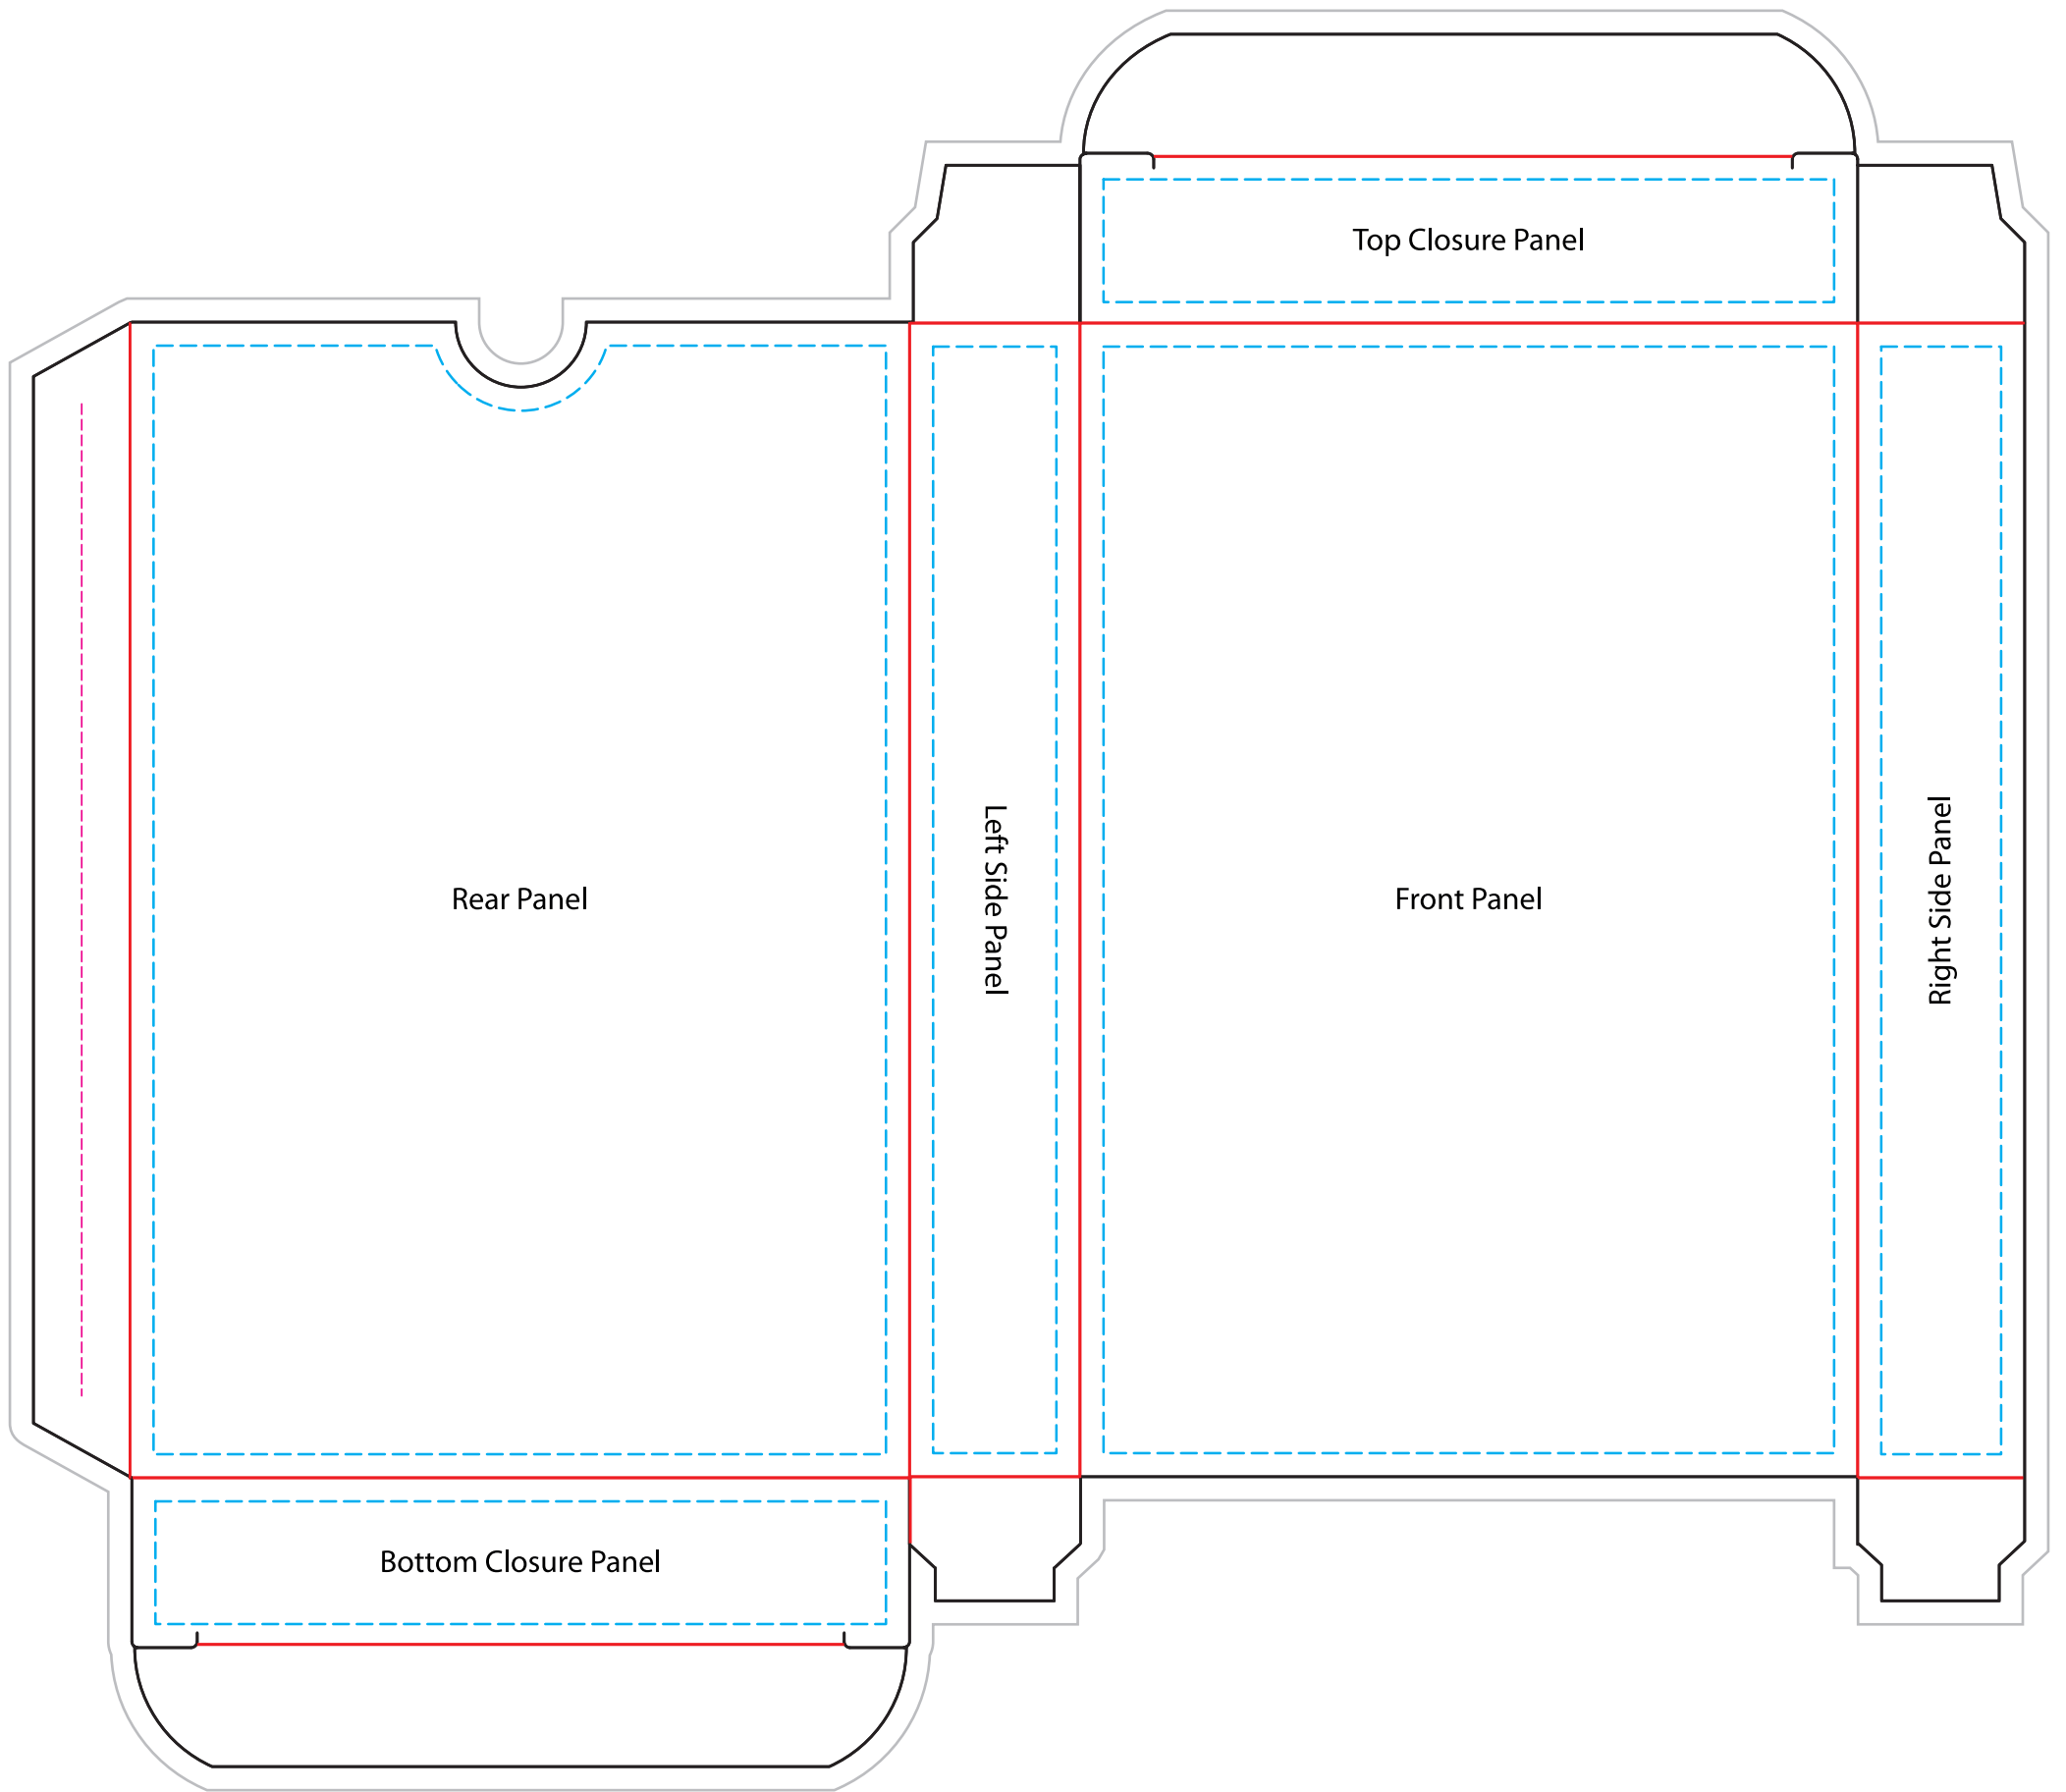

SHUFFLEDINK

tuckbox template [tarot 4"x6" 54-56 cards]

INSTRUCTIONS: PLACE YOUR ARTWORK ON THE ARTBOARD ABOVE, BEING SURE TO ACCOUNT FOR THE BLEED & MAKING SURE THAT YOUR IMPORTANT INFORMATION & LOGOS FALL WITHIN THE LIVE/SAFE AREA. PLEASE BE SURE THAT YOU HAVE CENTERED YOUR ARTWORK, OR THAT IT IS EXACTLY WHERE YOU WOULD LIKE IT ON THE TEMPLATE.

©2018 SHUFFLEDINK

KEY:

— — — — Safe Line

— — — — Glue Line

————— Bleed Line