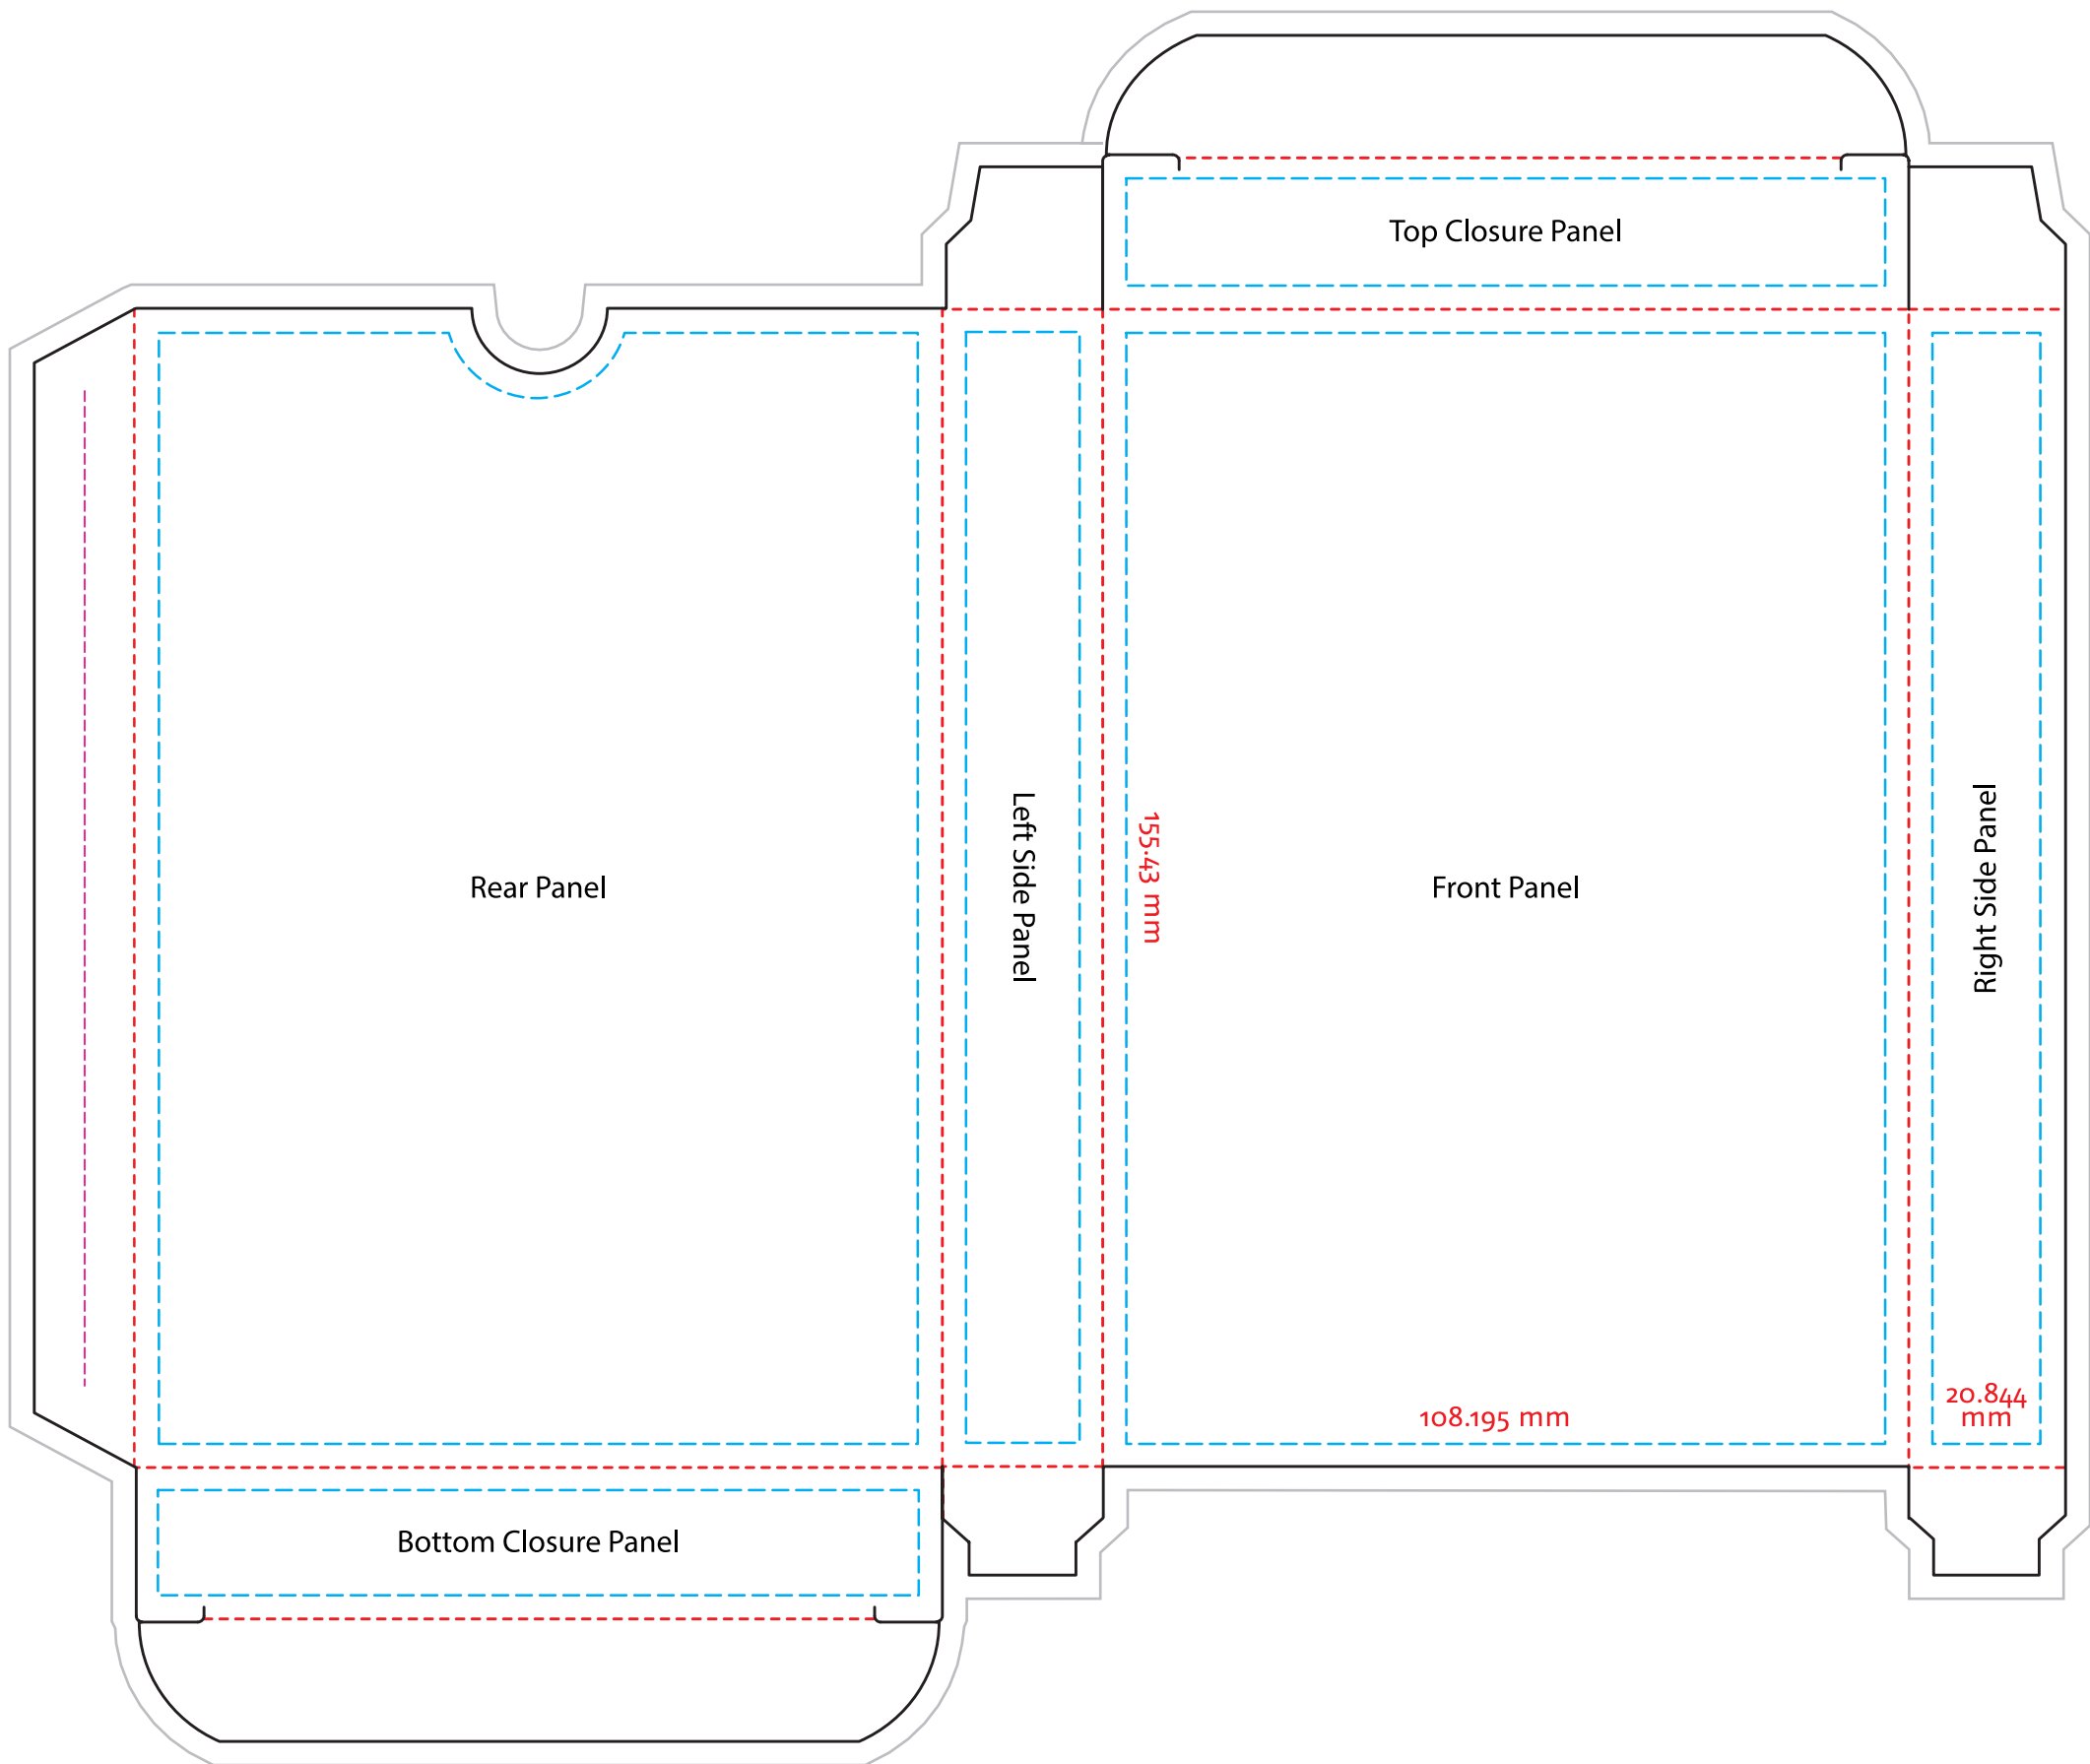

SHUFFLEDINK

tuckbox template [tarot 4"x6" 54-56 cards]

Top Closure Panel

Rear Panel

Left Side Panel

Front Panel

Right Side Panel

Bottom Closure Panel

155.43 mm

108.195 mm

20.844 mm

INSTRUCTIONS: PLACE YOUR ARTWORK ON THE ARTBOARD ABOVE, BEING SURE TO ACCOUNT FOR THE BLEED & MAKING SURE THAT YOUR IMPORTANT INFORMATION & LOGOS FALL WITHIN THE LIVE/SAFE AREA. PLEASE BE SURE THAT YOU HAVE CENTERED YOUR ARTWORK, OR THAT IT IS EXACTLY WHERE YOU WOULD LIKE IT ON THE TEMPLATE.

©2017 SHUFFLEDINK

KEY:

— — — — Safe Line

— — — — Glue Line

————— Bleed Line