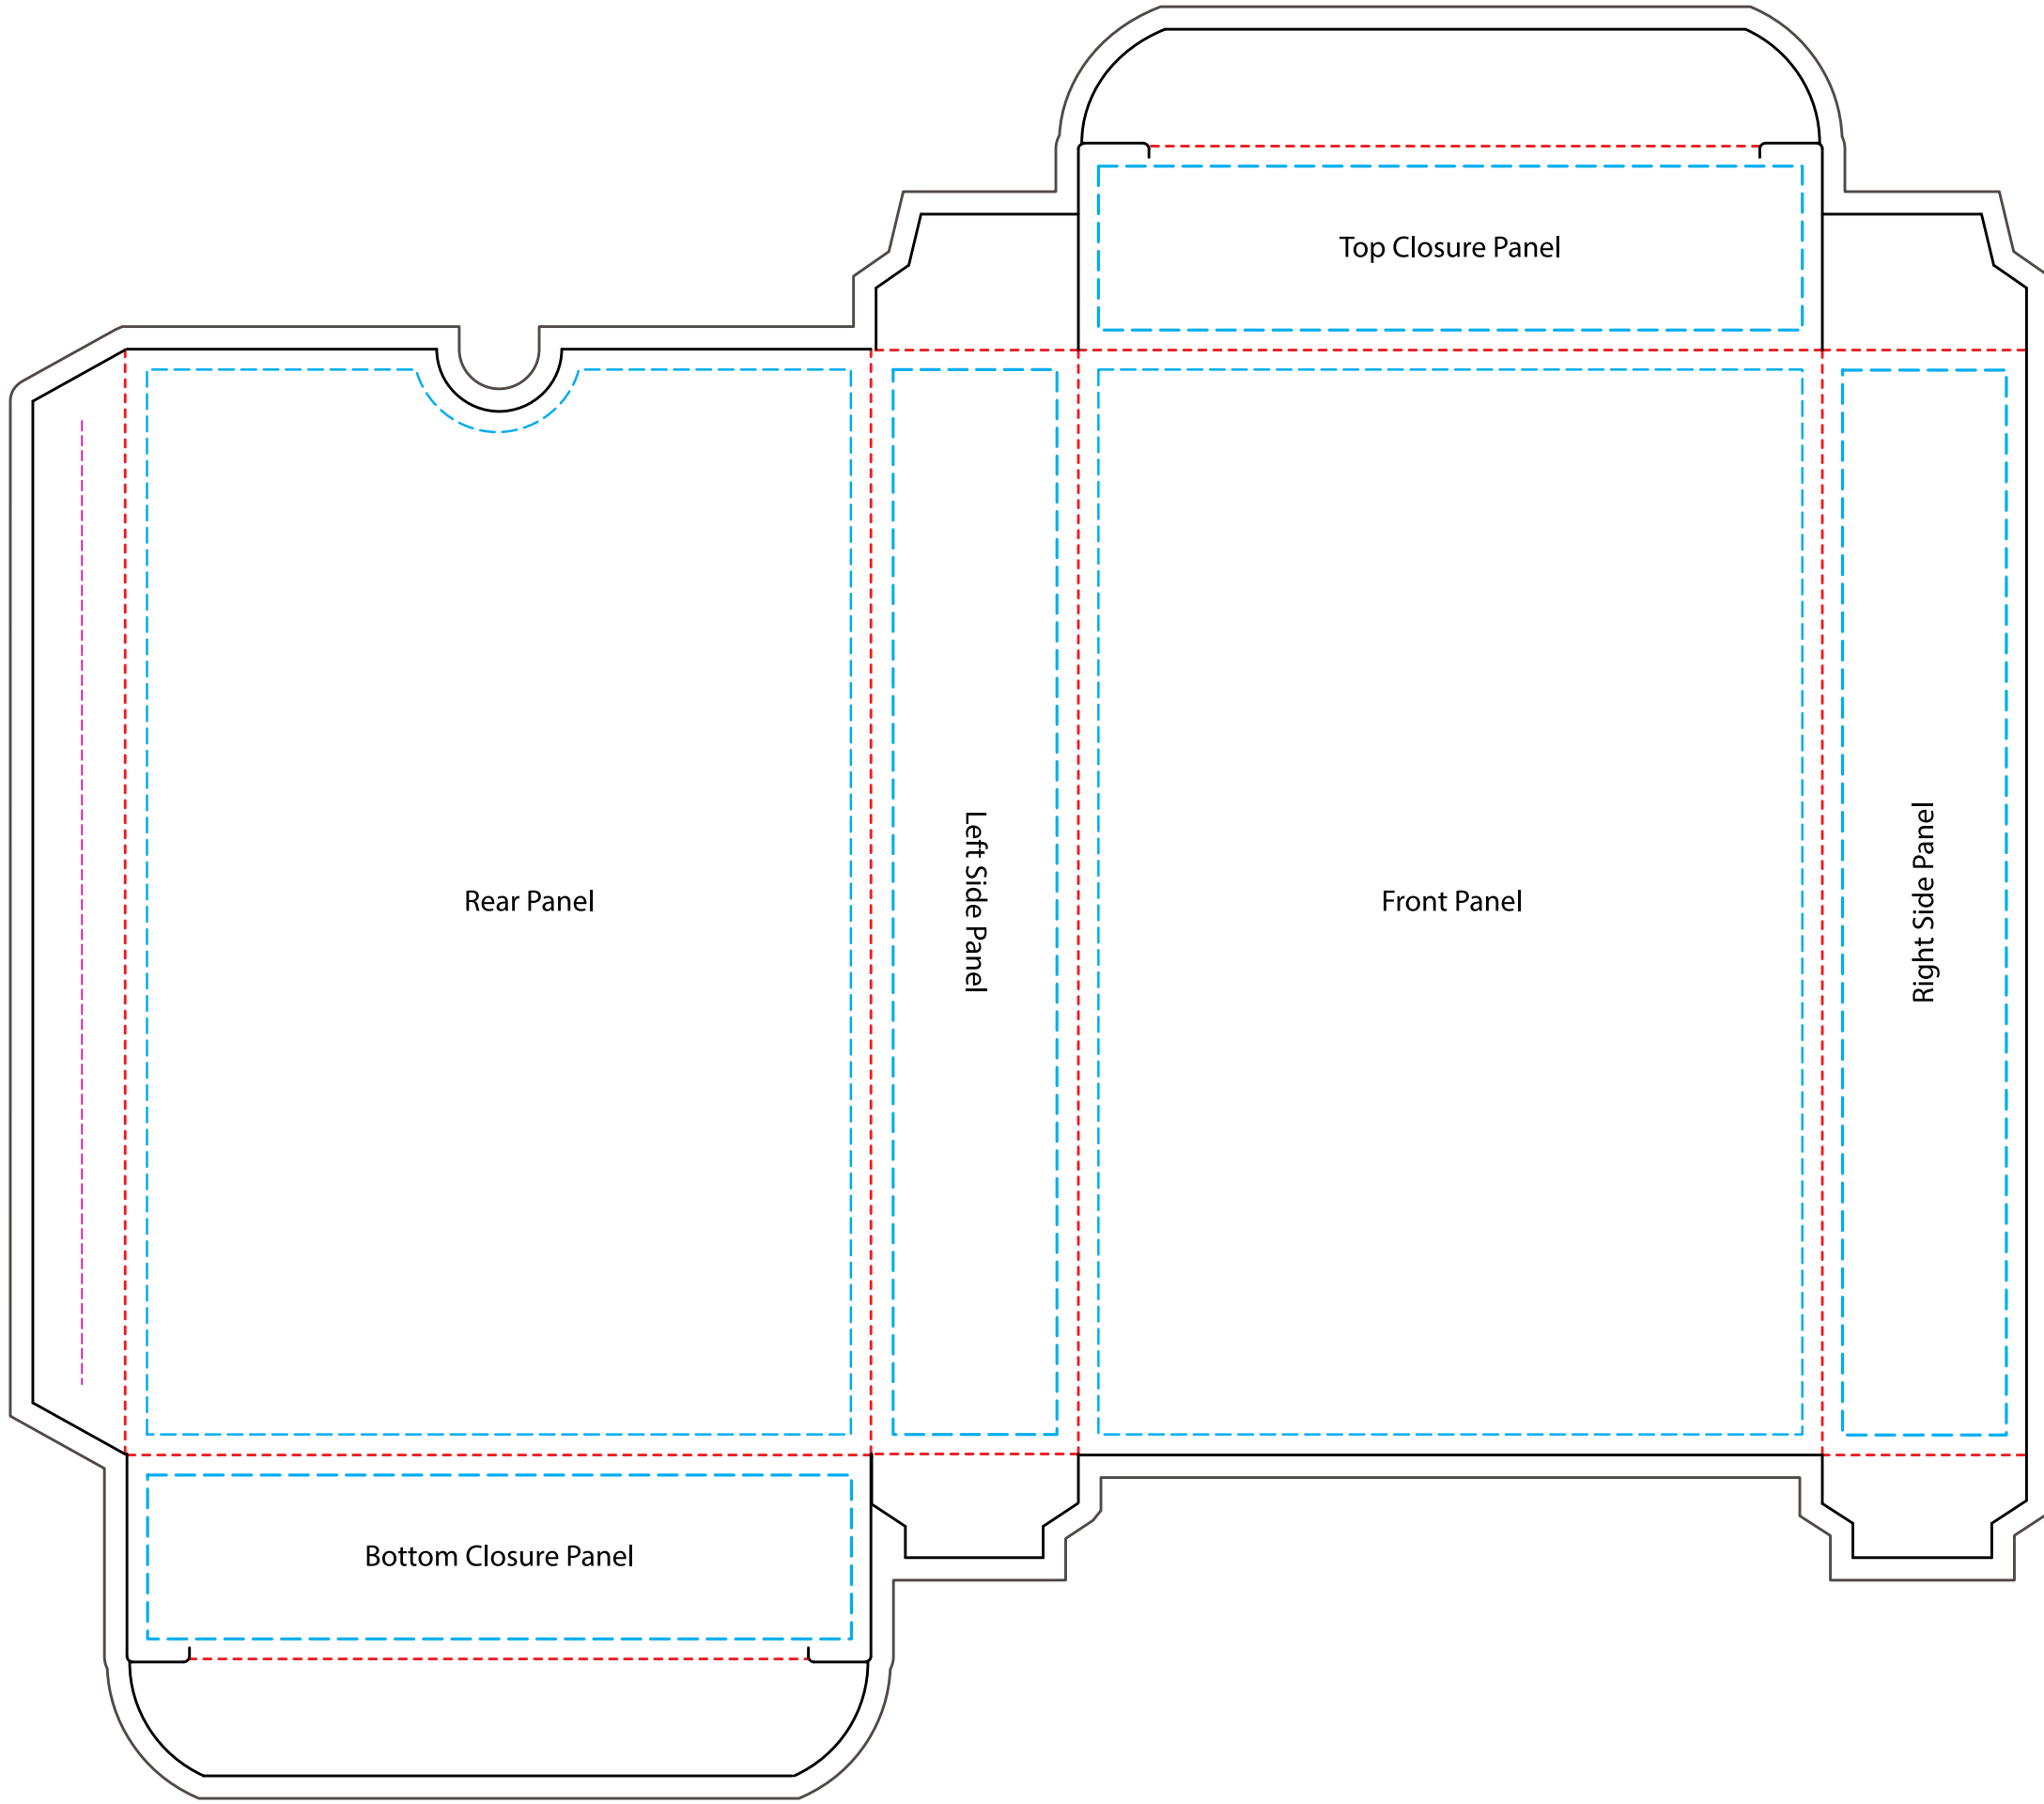

SHUFFLEDINK

tuckbox template [tarot 4"x6" 78-80 cards]

Top Closure Panel

Rear Panel

Left Side Panel

Front Panel

Right Side Panel

Bottom Closure Panel

INSTRUCTIONS: PLACE YOUR ARTWORK ON THE ARTBOARD ABOVE, BEING SURE TO ACCOUNT FOR THE BLEED & MAKING SURE THAT YOUR IMPORTANT INFORMATION & LOGOS FALL WITHIN THE LIVE/SAFE AREA. PLEASE BE SURE THAT YOU HAVE CENTERED YOUR ARTWORK, OR THAT IT IS EXACTLY WHERE YOU WOULD LIKE IT ON THE TEMPLATE.

©2017 SHUFFLEDINK

KEY:

— — — Safe Line

— — — Glue Line

————— Bleed Line