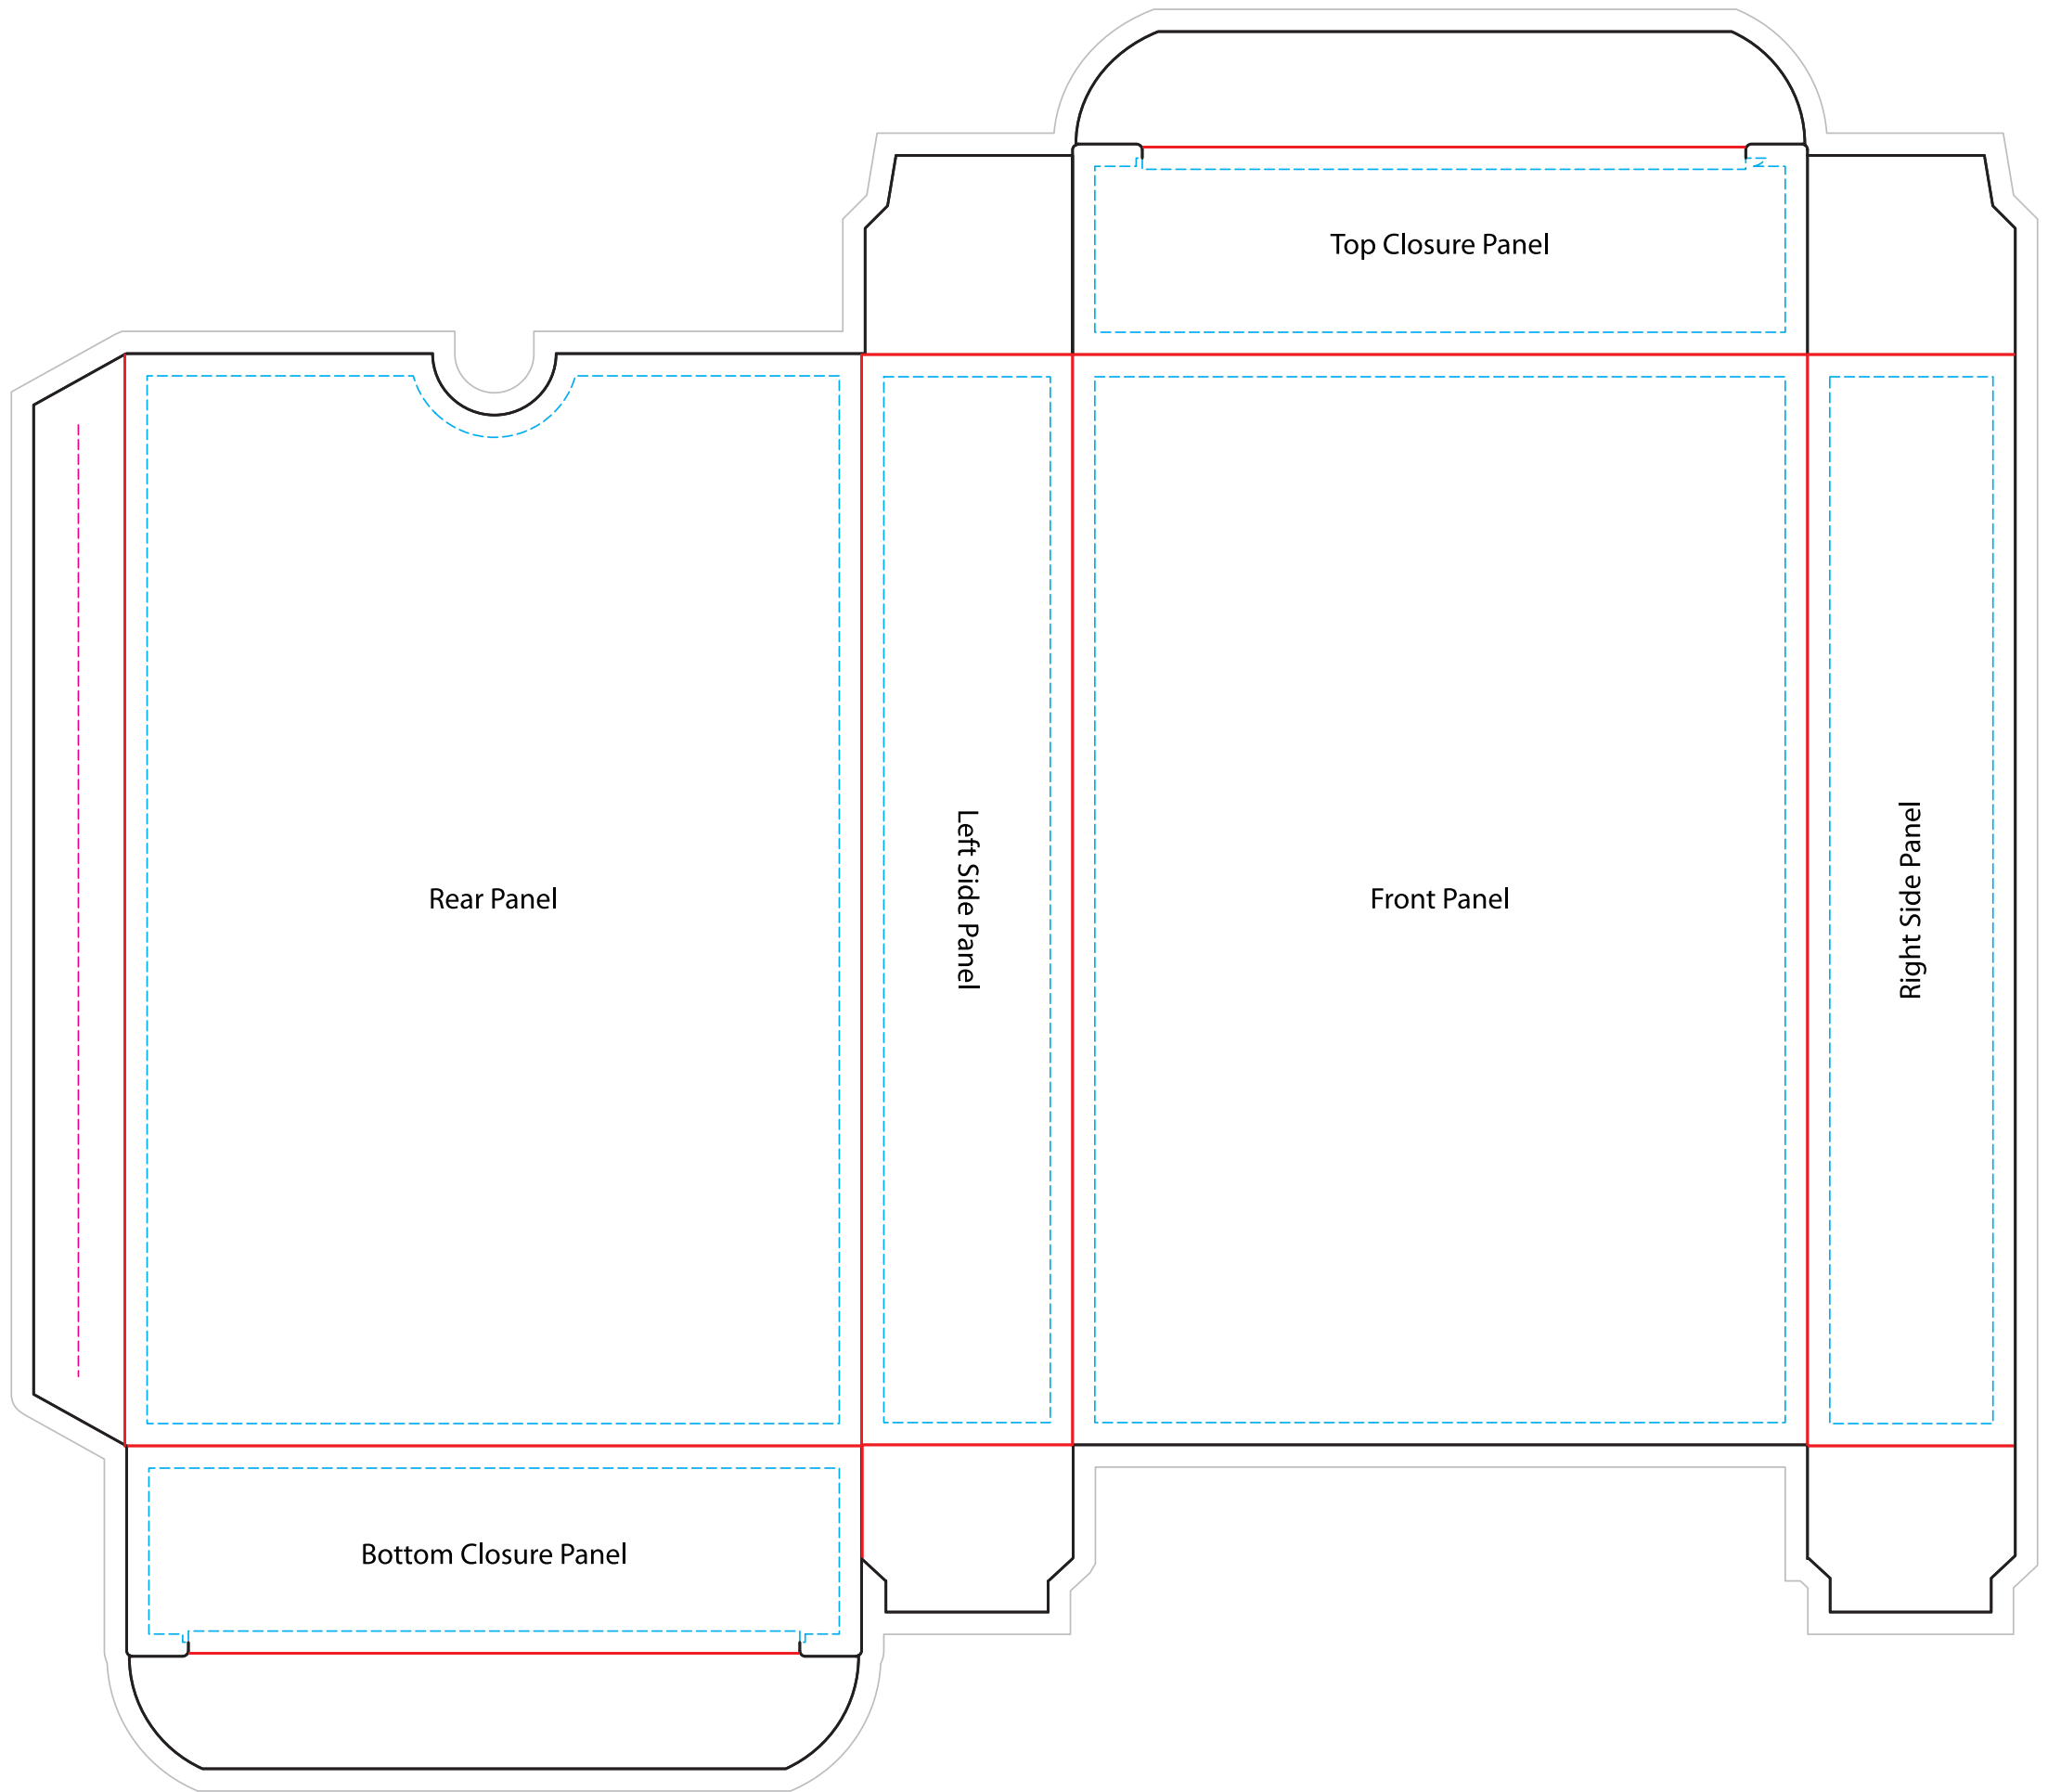

# SHUFFLEDINK

tuckbox template [ tarot 4"x6" 78-80 cards ]

**INSTRUCTIONS:** PLACE YOUR ARTWORK ON THE ARTBOARD ABOVE, BEING SURE TO ACCOUNT FOR THE BLEED & MAKING SURE THAT YOUR IMPORTANT INFORMATION & LOGOS FALL WITHIN THE LIVE/SAFE AREA. PLEASE BE SURE THAT YOU HAVE CENTERED YOUR ARTWORK, OR THAT IT IS EXACTLY WHERE YOU WOULD LIKE IT ON THE TEMPLATE.

©2018 SHUFFLEDINK

**KEY:**

— — — Safe Line

— — — Glue Line

————— Bleed Line