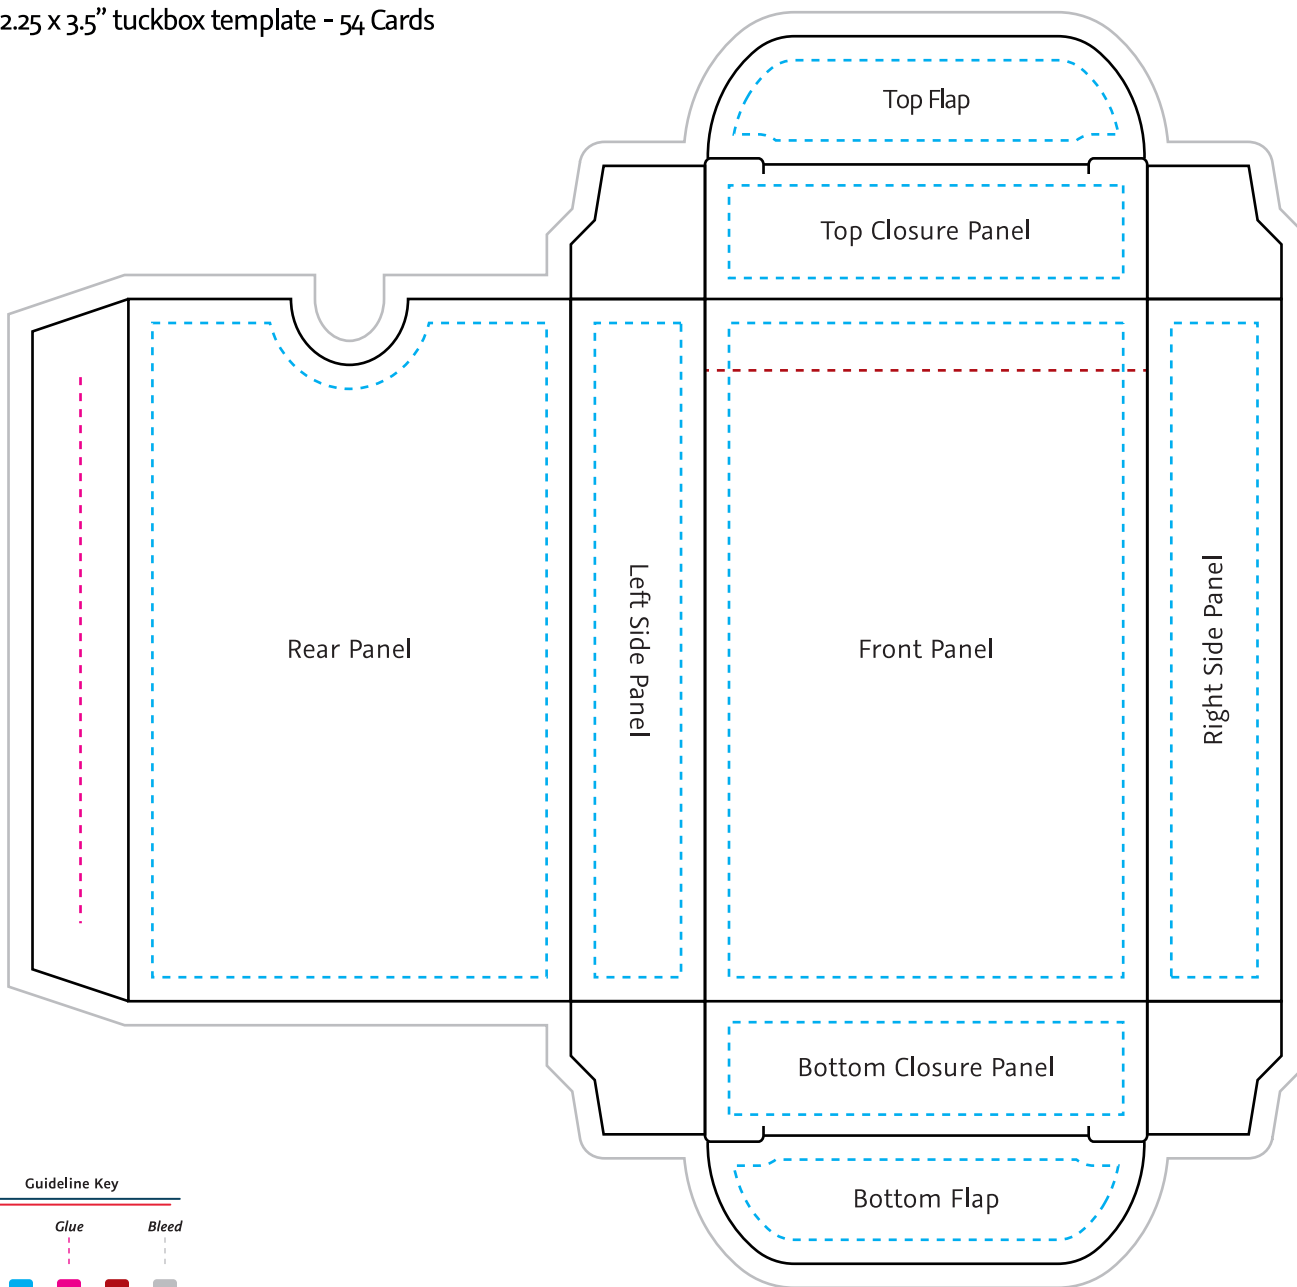

SHUFFLED INK®

2.25 x 3.5" tuckbox template - 54 Cards

Guideline Key

INSTRUCTIONS: Place your artwork on the template above being sure to account for the bleed & making sure that all important information and/or logos fall within the live/safe area(s). Please be sure that you have centered your artwork within the safe area(s) properly or that it has been placed exactly where you would like it on the template. Please make sure that all flat images are at least 300dpi for printing purposes, otherwise those images may print blurry and/or pixelated.