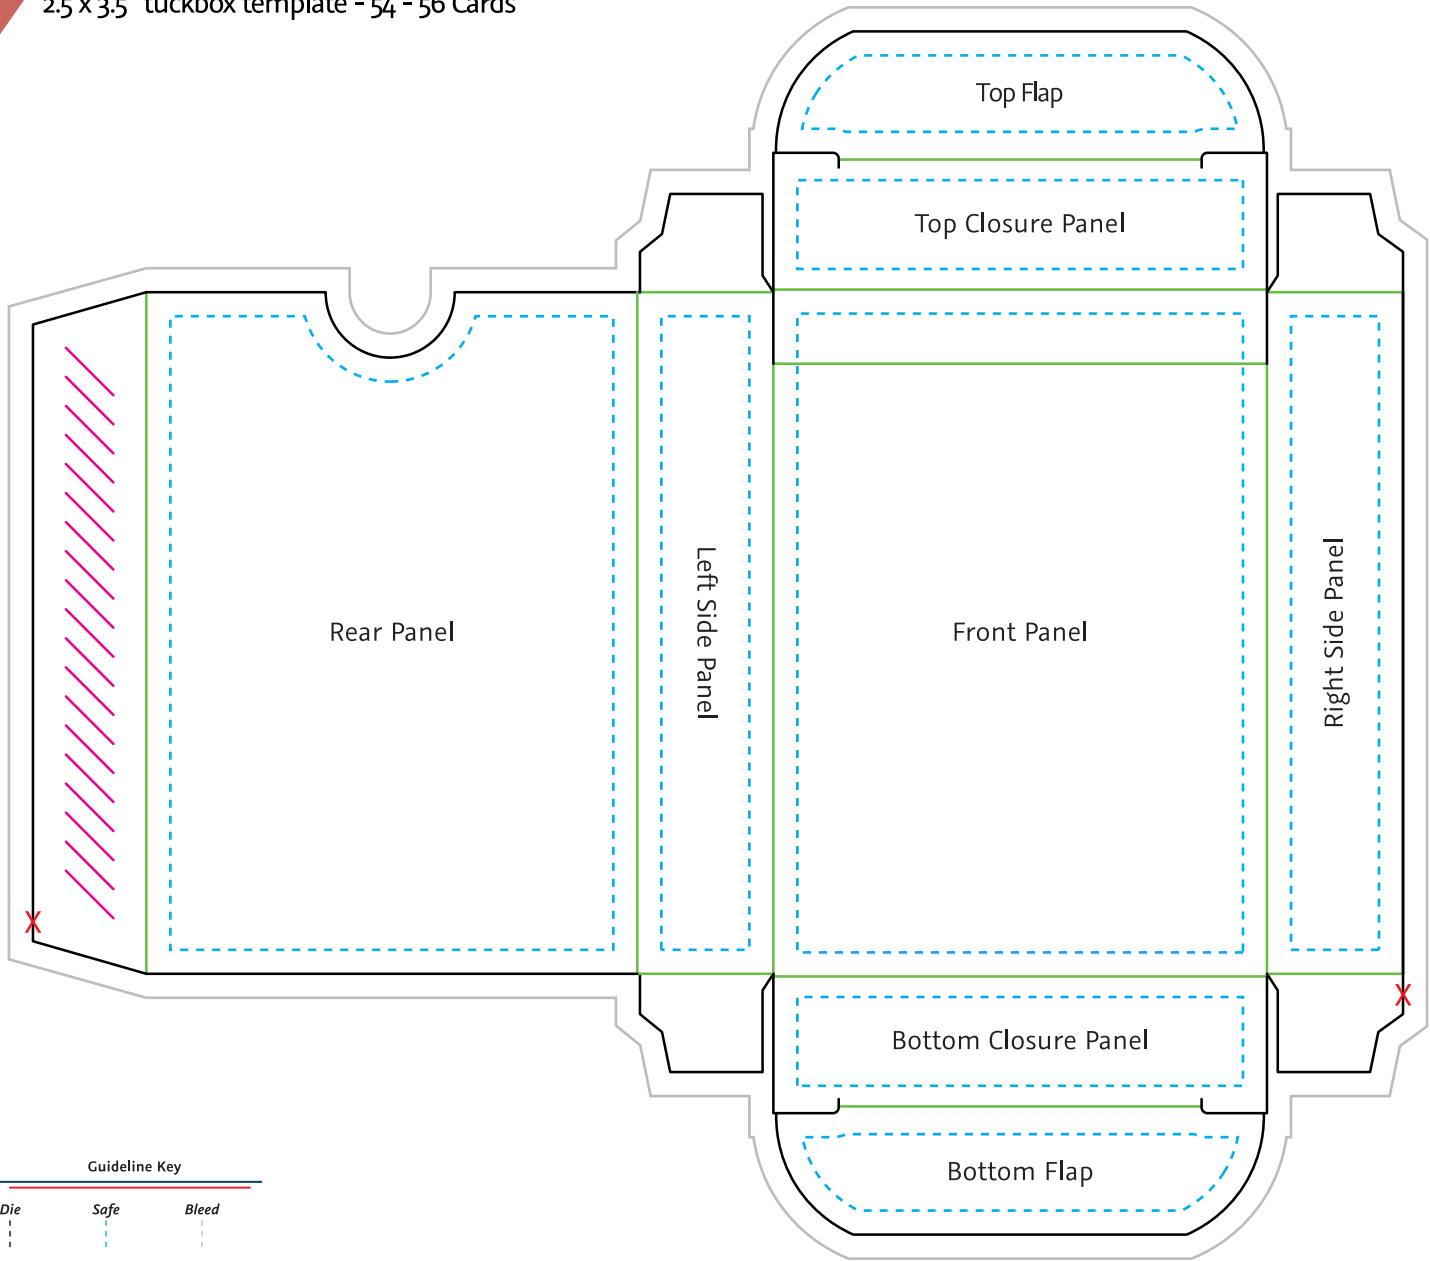

# SHUFFLED INK®

2.5 x 3.5" tuckbox template - 54 - 56 Cards

**INSTRUCTIONS:** Place your artwork on the template above being sure to account for the bleed & making sure that all important information and/or logos fall within the live/safe area(s). Please be sure that you have centered your artwork within the safe area(s) properly or that it has been placed exactly where you would like it on the template. Please make sure that all flat images are at least 300dpi for printing purposes, otherwise those images may print blurry and/or pixelated.