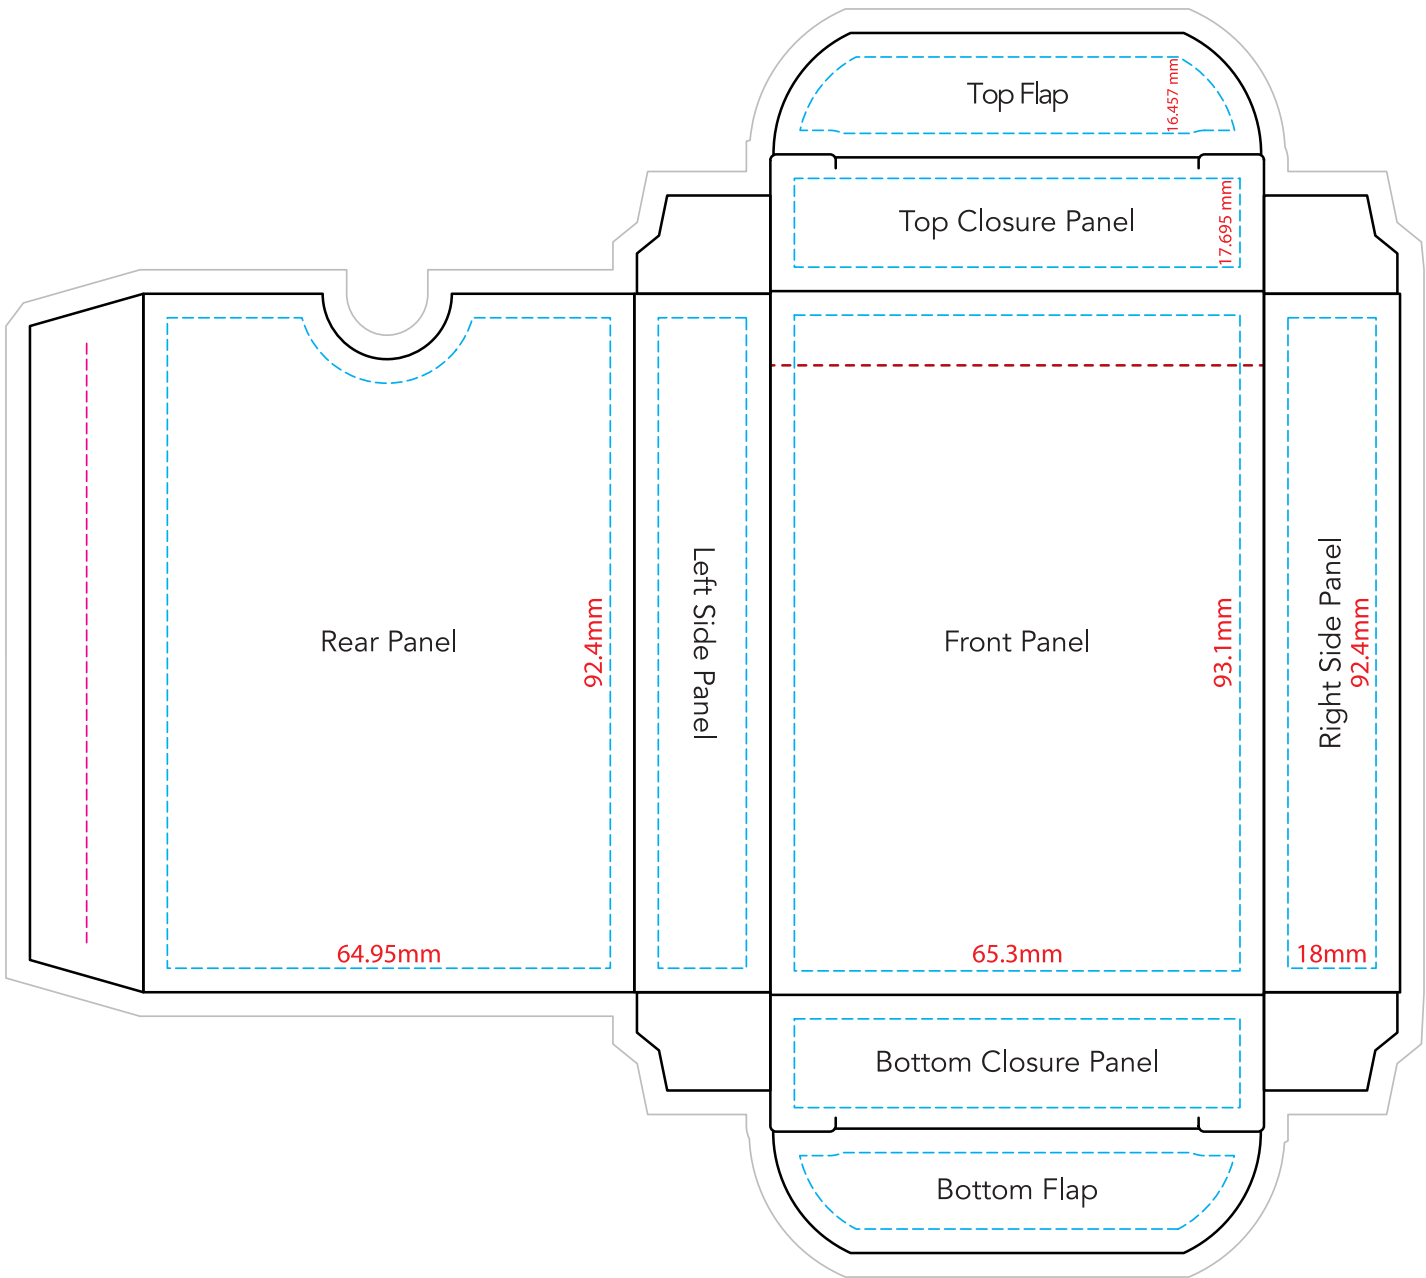

SHUFFLEDINK

54 card tuckbox template [POKER tuck bottom 310gsm]

INSTRUCTIONS: PLACE YOUR ARTWORK ON THE ARTBOARD ABOVE, BEING SURE TO ACCOUNT FOR THE BLEED & MAKING SURE THAT YOUR IMPORTANT INFORMATION & LOGOS FALL WITHIN THE LIVE/SAFE AREA. PLEASE BE SURE THAT YOU HAVE CENTERED YOUR ARTWORK, OR THAT IT IS EXACTLY WHERE YOU WOULD LIKE IT ON THE TEMPLATE.

KEY:

 Safe Line

 Glue Line

 Bleed Line

©2019 SHUFFLEDINK