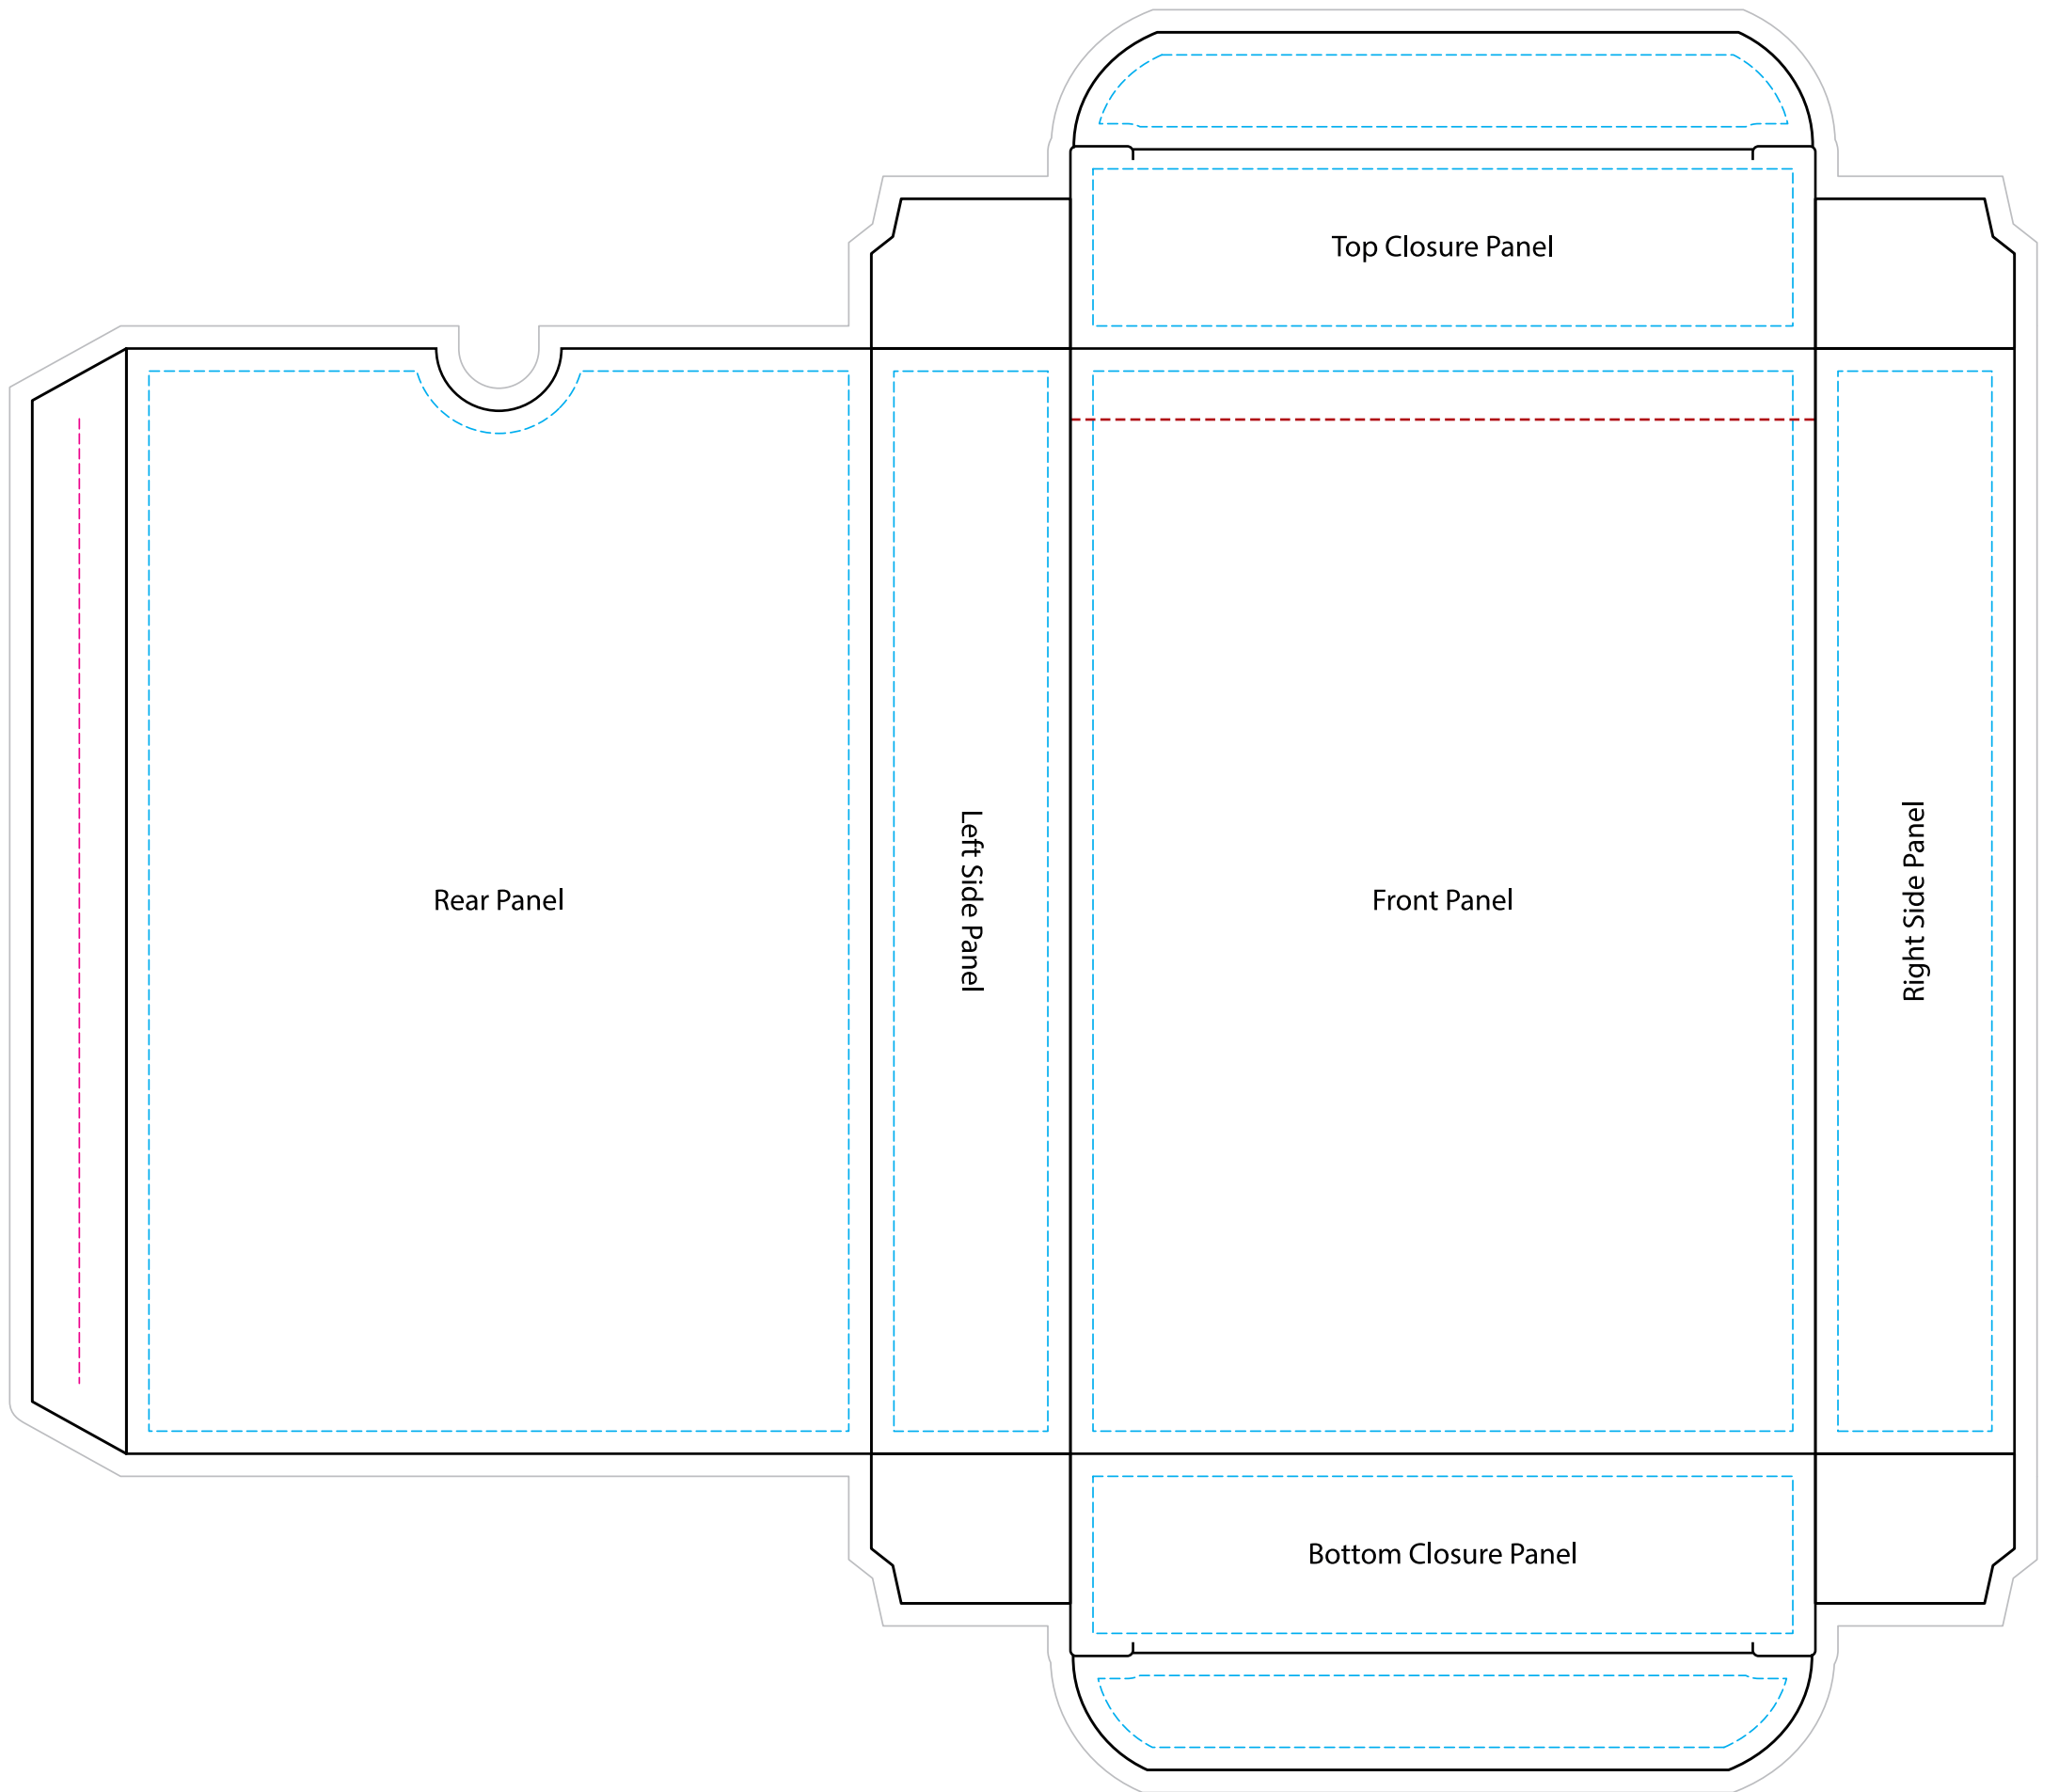

SHUFFLEDINK

tuckbox template [tarot 4"x6" 80 cards]

Top Closure Panel

Rear Panel

Left Side Panel

Front Panel

Right Side Panel

Bottom Closure Panel

INSTRUCTIONS: PLACE YOUR ARTWORK ON THE ARTBOARD ABOVE, BEING SURE TO ACCOUNT FOR THE BLEED & MAKING SURE THAT YOUR IMPORTANT INFORMATION & LOGOS FALL WITHIN THE LIVE/SAFE AREA. PLEASE BE SURE THAT YOU HAVE CENTERED YOUR ARTWORK, OR THAT IT IS EXACTLY WHERE YOU WOULD LIKE IT ON THE TEMPLATE.

©2019 SHUFFLEDINK

KEY:

— — — Safe Line

— — — Glue Line

————— Bleed Line